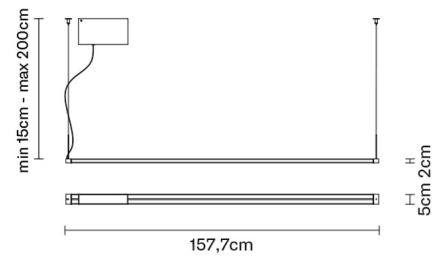

PIVOT

F39A0101

Vittorio Massimo

Description

Pendant lamp with white painted aluminium structure. Light fitting adjustable 360 degrees.

Dimensions

Voltage

220-240V

Light source and alternative bulbs

LED 1x90W-120°
WHITE 3000K
7500lm Cri >80

Energetic class A++

Included accessories

LED
Electronic driver

Weight

Net: 0 kg
Gross: 0 kg

Packaging

Volume: 0 m³
Number of boxes: 1

Specs

Material

Aluminium

Available structure colours

- White
- Anthracite
- Light grey

In the same family