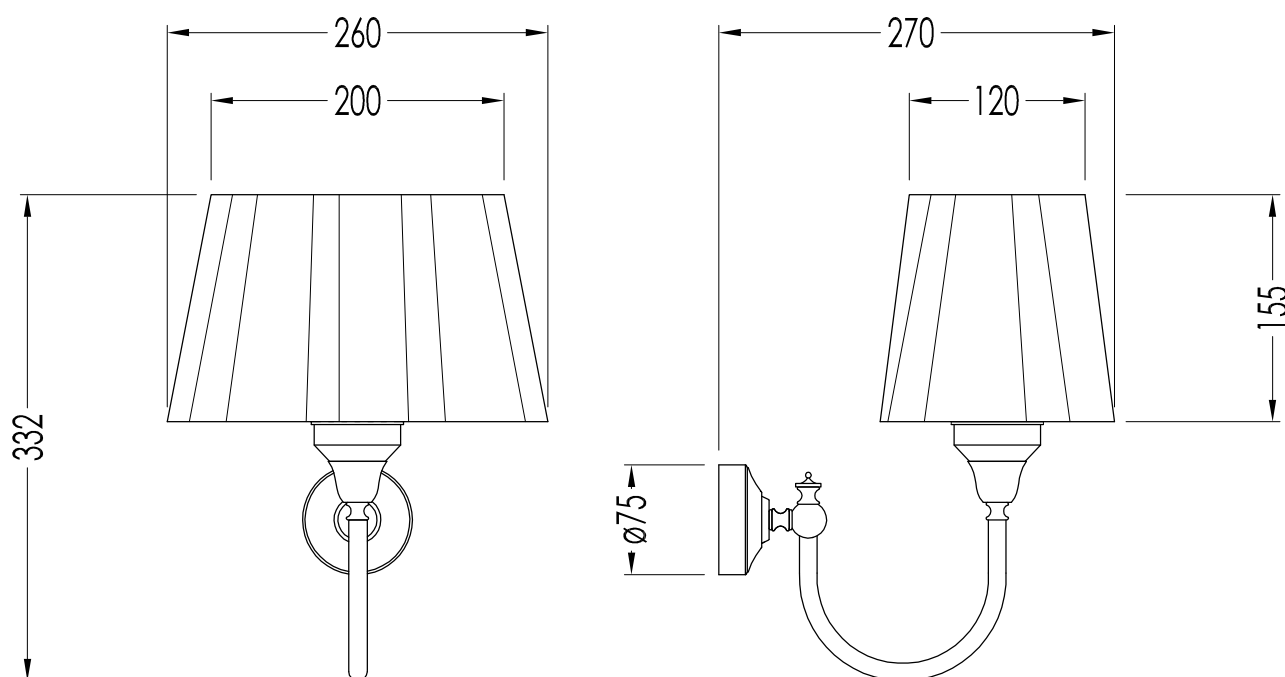

Devon&Devon

DECOR

N.B. : * TUTTE LE NOSTRE LAMPADRE CLASSIFICATE IP20 POSSONO ACQUISIRE LA CLASSIFICAZIONE IP21 ABBINANDOCI L'APPOSITO KIT DI PROTEZIONE (DEKITIP21) / ALL OUR LAMPS CLASSIFIED IP20 CAN ALSO ACQUIRE THE IP21 CLASSIFICATION BY PURCHASING THE SPECIAL PROTECTION KIT (DEKITIP21)

ART : LAMPADA DECOR / DECOR LAMP	CLASSIFICAZIONE/CLASSIFICATION: IP20 *
COD : DEDECORCR; DEDECOROT	POTENZA/POWER: MAX 40WATT E14 IBC IBT
STRUTTURA IN OTTONE, FINITURA: CROMO O ORO CHIARO; PARALUME IN STOFFA COLORE BIANCO E NERO / BRASS STRUCTURE, FINISH: CHROME OR LIGHT GOLD ; LAMP SHADE IN BLACK AND WHITE FABRIC	DIM.IMBALLO/PKG.SIZE: mm 190x130x205H (x1) mm 285x255x160H (x1)
	PESO TOTALE / TOTAL WEIGHT: 0.88 Kg
	LAST REV. : 10/04/2013

N.B.Tutte le misure sono in millimetri / All measurements are in millimetres.

Questo disegno è di proprietà della Devon&Devon; non può essere riprodotto o trasmesso a terzi senza autorizzazione.
This drawing is property of Devon&Devon; it may not be reproduced or transmitted to third parties without authorization.