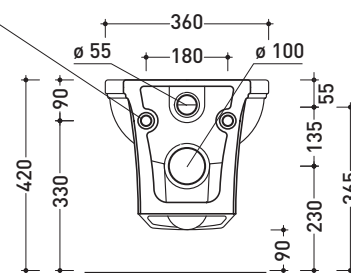

Technical accessories: **Universal fixing bracket for wall hung wc/bidet (41/P)**

Package dim.

Weight 19,5 kg

Pz. Pallet n° 18

CE UNI EN 997

Dop-No997

Flaminia does not recommend combining this toilet model with rapid-flow/flushometer systems or traditional high tanks

vista zenitale / zenital view

vista laterale / lateral view

sezione longitudinale / section

vista retro / back view

sizes in mm

CERAMIC: glossy finish

white

black