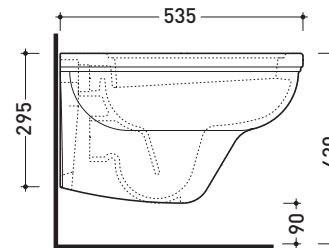

Technical accessories: **Universal fixing bracket for wall hung wc/bidet (41/P)**

Package dim.

Weight 19,5 kg

Pz. Pallet n° 18

CE UNI EN 997

Dop-No997

Flaminia does not recommend combining this toilet model with rapid-flow/flushometer systems or traditional high tanks

vista zenitale / zenital view

vista laterale / lateral view

sezione longitudinale / section

vista retro / back view

sizes in mm

CERAMIC: glossy finish

white

black