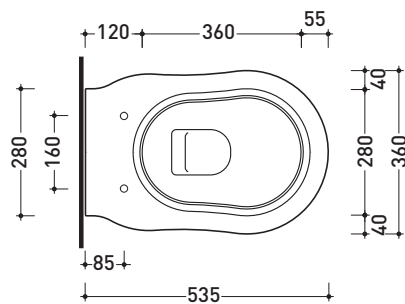

Technical accessories: **Universal fixing bracket for wall hung wc/bidet (41/P)**

Package dim.

Weight 19,5 kg

Pz. Pallet n° 18

CE UNI EN 997

Dop-No997

Flaminia does not recommend combining this toilet model with rapid-flow/flushometer systems or traditional high tanks

vista zenitale / zenital view

vista laterale / lateral view

sezione longitudinale / section

vista retro / back view

sizes in mm

CERAMIC: glossy finish

white

black