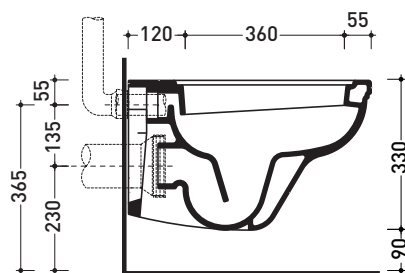

Technical accessories: **Universal fixing bracket for wall hung wc/bidet (41/P)**

Package dim.

Weight 19,5 kg

Pz. Pallet n° 18

CE UNI EN 997

Dop-No997

Flaminia does not recommend combining this toilet model with rapid-flow/flushometer systems or traditional high tanks

vista zenitale / zenital view

vista laterale / lateral view

sezione longitudinale / section

vista retro / back view

sizes in mm

CERAMIC: glossy finish

white

black