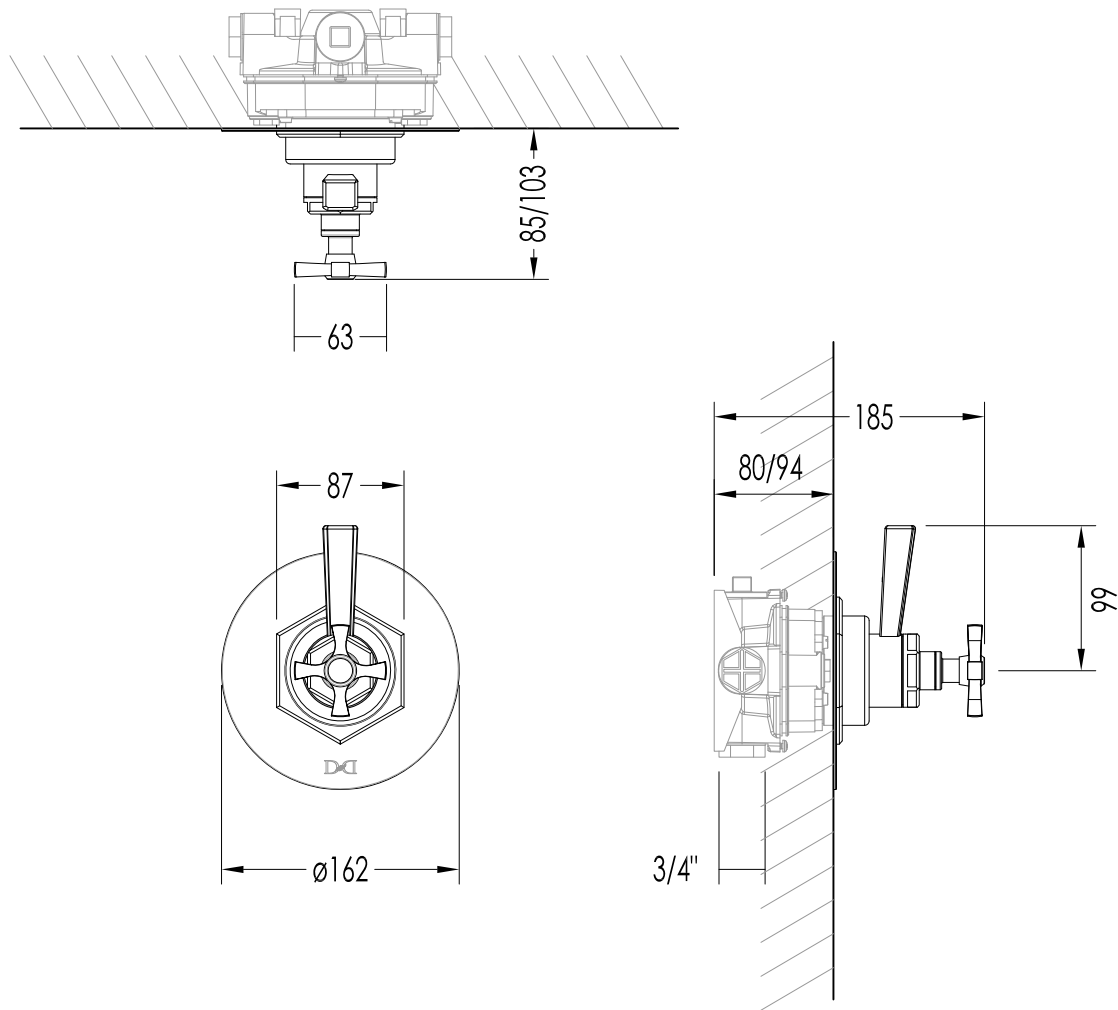

## SHOWER MIXERS AND ACCESSORIES

ART: MISCELATORE TERMOSTATICO "DUAL CONTROL" PER DOCCIA /  
DUAL CONTROL THERMOSTATIC MIXER FOR SHOWER

COD: ADJBL1060CR; ADJBL1060; ADJBL1060NK

MATERIALE / MATERIAL: OTTONE e CRISTALLO NERO / BRASS and CLACK CRYSTAL  
FINITURA / FINISH: CROMO, ORO CHIARO o NICKEL LUCIDO / CHROME-  
LIGHT GOLD or POLISHED NICKEL

TOLLERANZA / TOLERANCE:  $\pm 2\%$

DIM.IMBALLO / PKG. SIZE: mm 240x300x210H

PESO / WEIGHT: 4,74 Kg.

ULTIMA REV. / LAST REV: 28/04/2014

N.B. Tutte le misure sono in millimetri / All measurements are in millimetres.