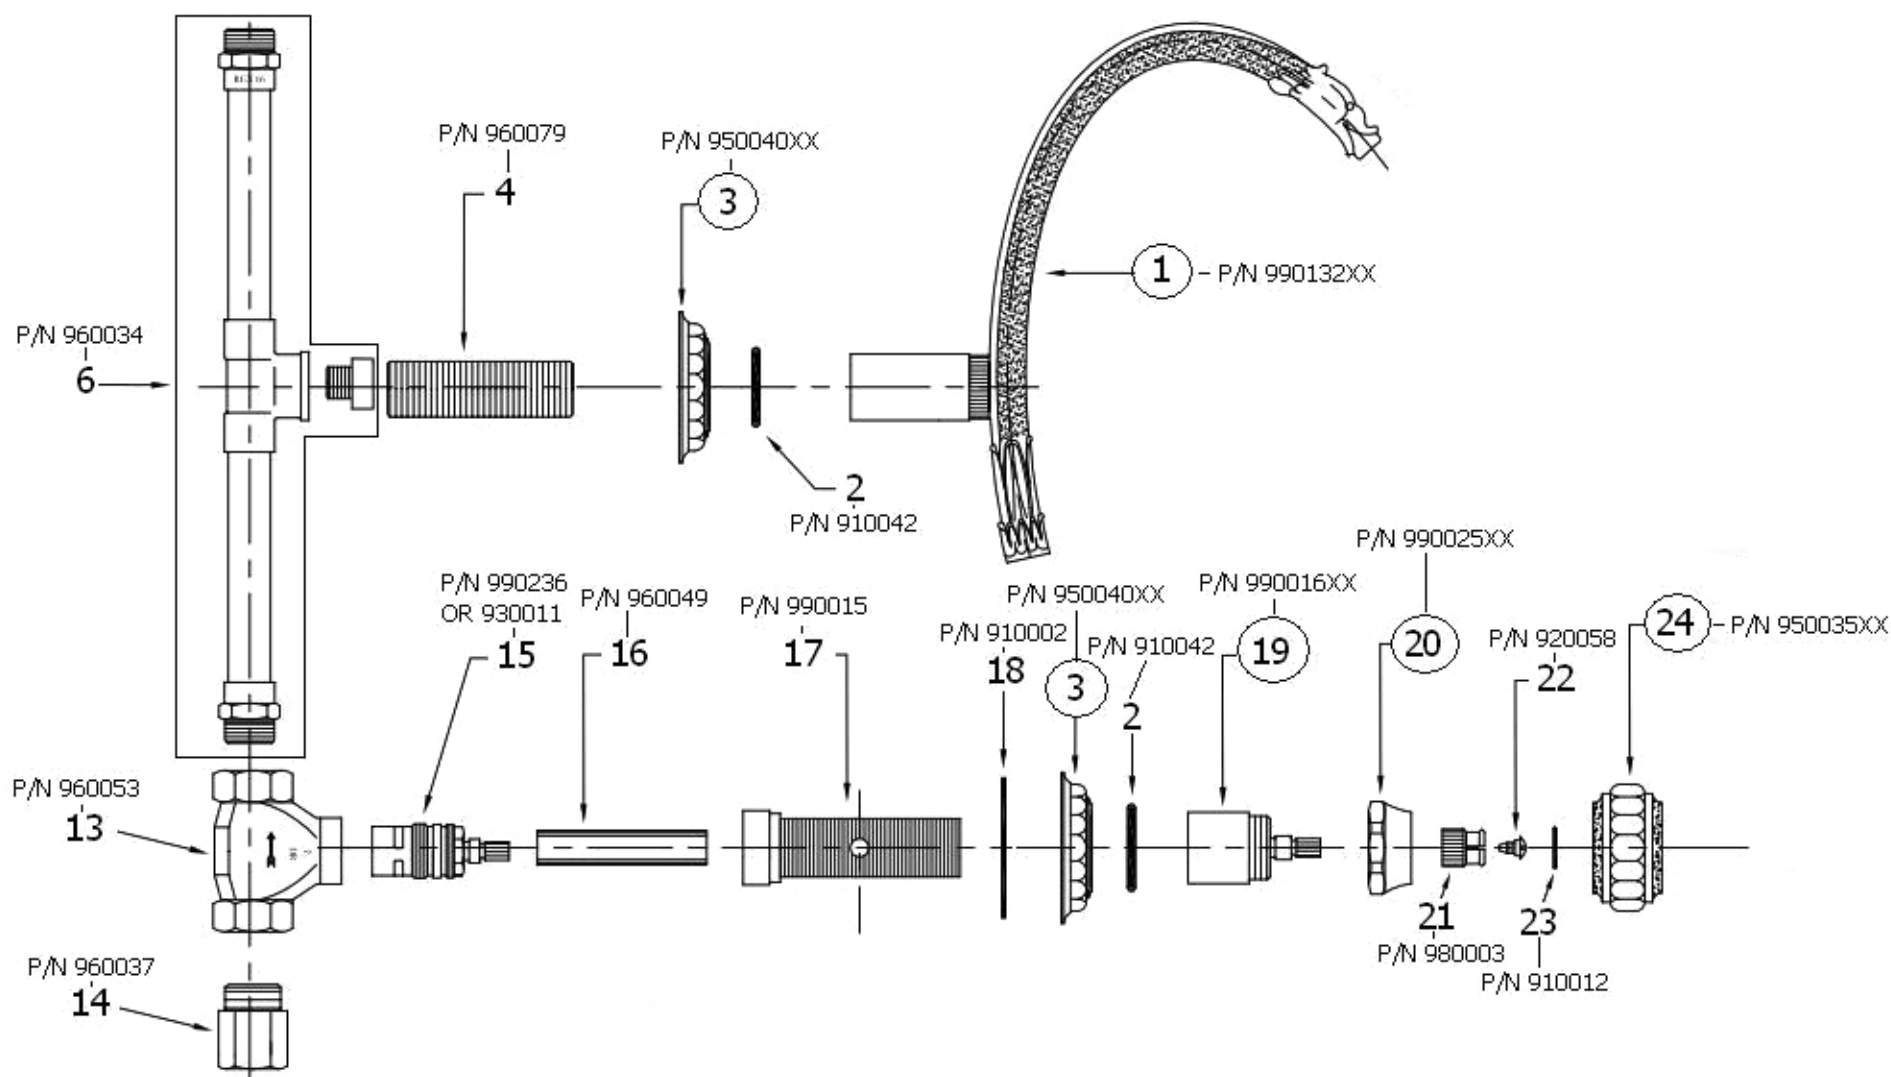

Technical Information

- Low Lead Compliant***.
- Maximum Flow Rate Is 2.2 GPM.
- 6 3/4" Spout Reach
- 11 7/8" C.T.C. Spread
- 1/2 Turn Ceramic Cartridges
- Copper "T" Rough
- Available Finishes Are Polished Chrome(48), Solibrass(49), Old Gold(52), Old Silver(53), Polished Brass(55), Polished Nickel(56), Brushed Nickel(57), Satin Nickel(60) and Weathered Brass(70)
- Please See Cleaning Instructions: <http://herbeau.com/CleaningAll.pdf> for Finish Care and Maintenance Information

Part#	Description
01	Pompadour Wall Spout-Ecobrass
02	Rubber O-Ring
03	Escutcheon
04	Threaded Tube
06	Copper T-Rough-Ecobrass
13	1/2 Turn Cartridge Housing-Ecobrass
14	1/2" Brass Adapter-Ecobrass
15	1/2 Turn Ceramic Cartridge-Ecobrass
16	Brass Hexagon Tube
17	Brass Extension
16+17	7" Extension For Rough

Please follow example when ordering parts for "Pompadour" Wall Mounted 3-Hole Set Without Waste

- To order part #01 – Pompadour Wall Spout
 - 9220701 xx
- Please substitute finish number needed in place of **XX**.

To order a part that is not finished use 00

Herbeau®
L'Art du Sanitaire depuis 1857

2207 - 'Pompadour' Wall Mounted 3-Hole Set without Waste

2207 - "Pompadour" Wall Mounted 3-Hole Set Without Waste

XX = TWO DIGIT FINISH CODE