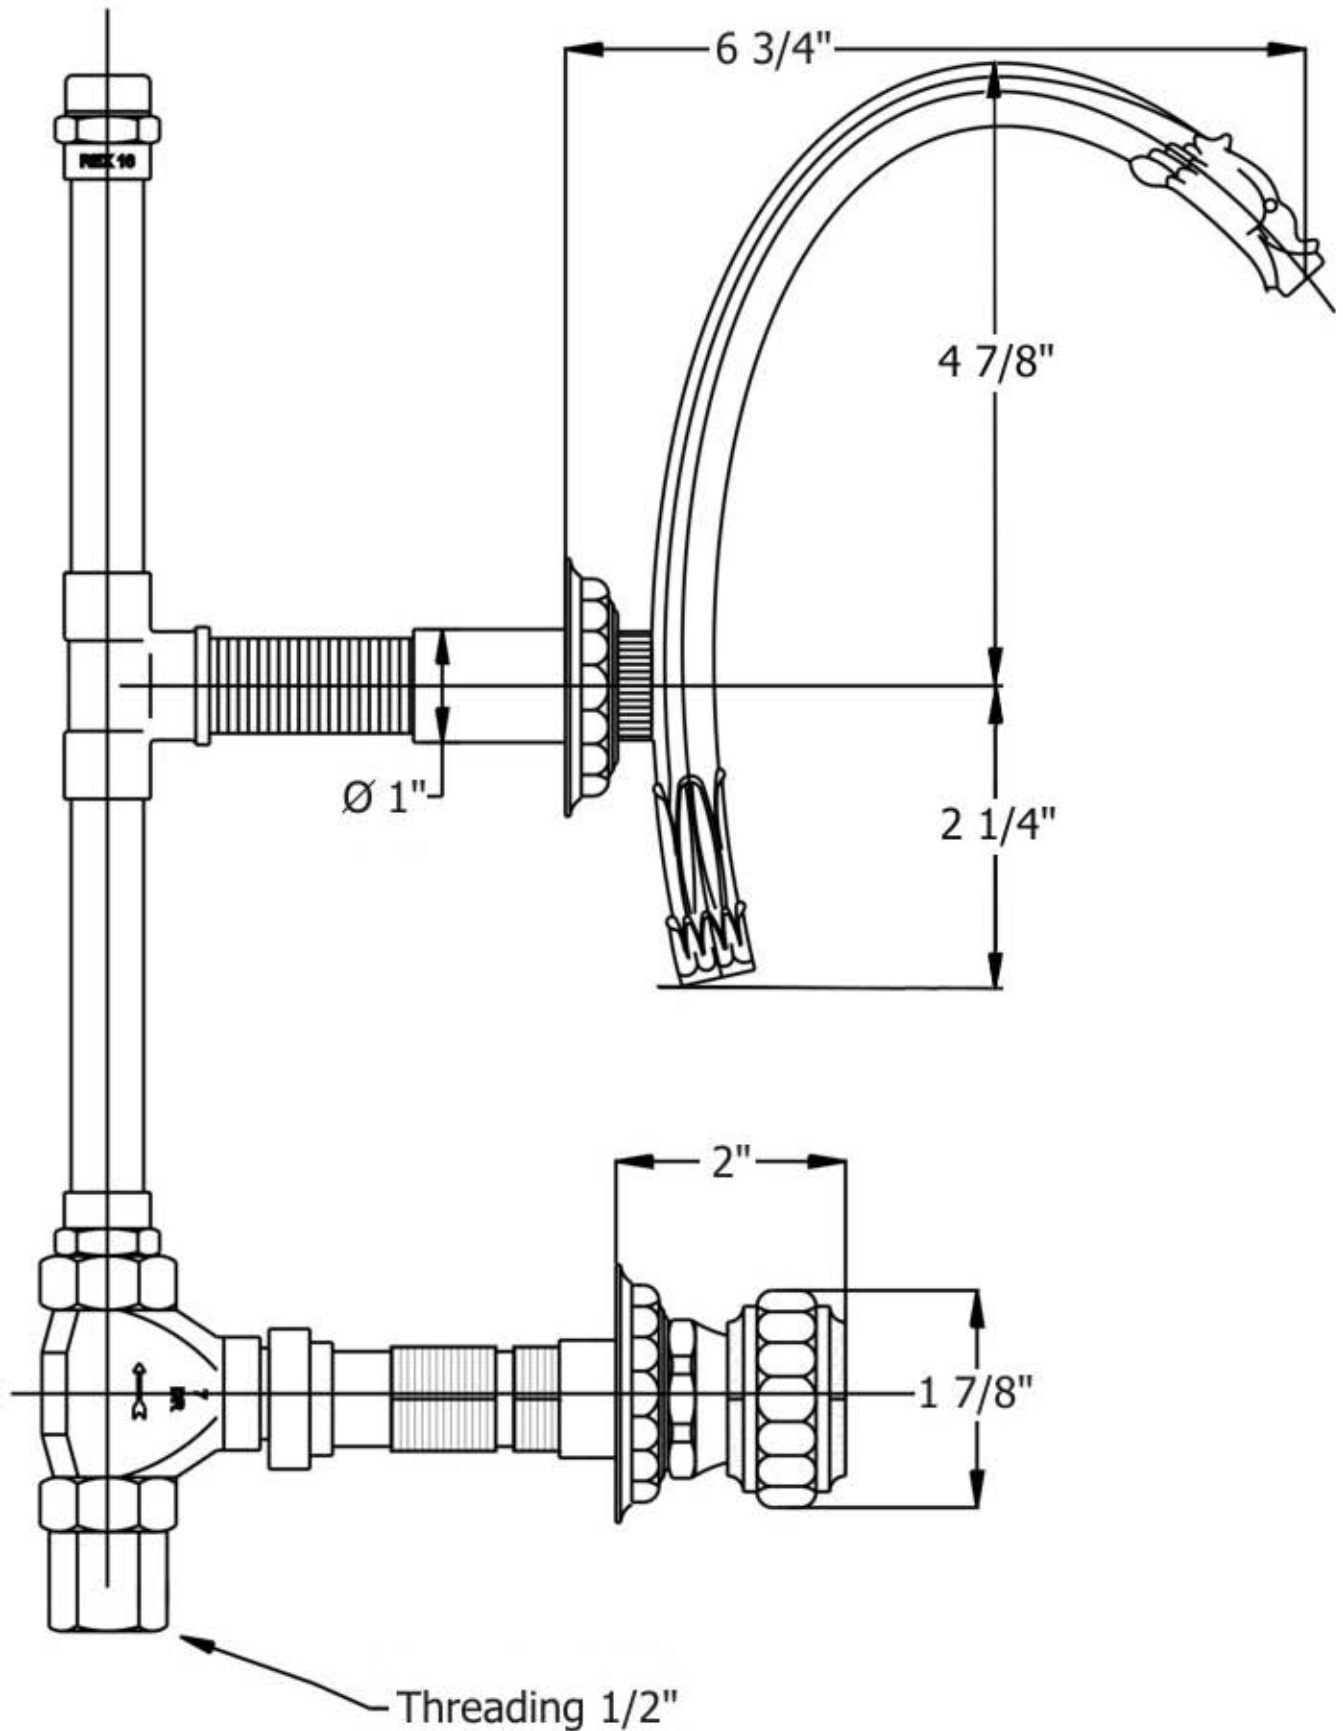

2207 - 'Pompadour' Wall Mounted 3-Hole Set without Waste