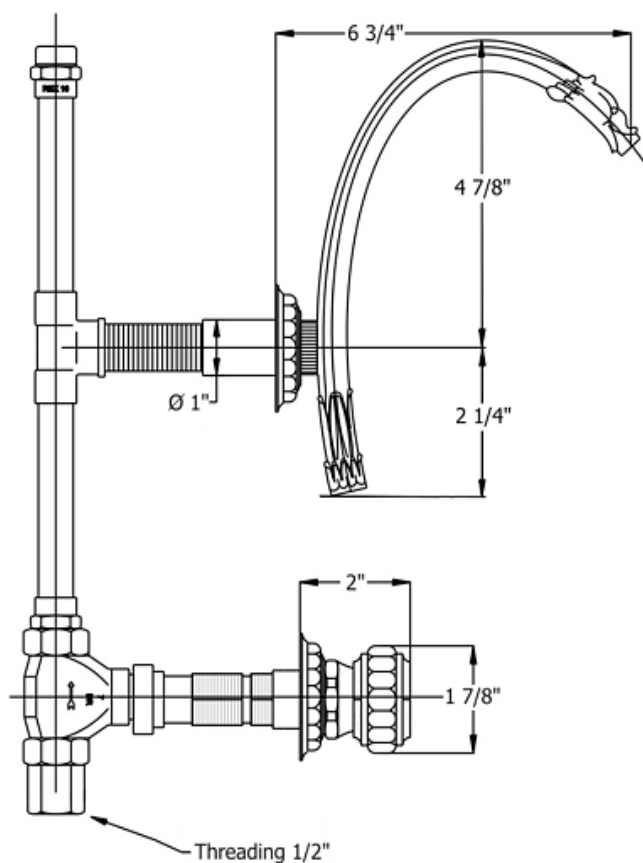

2207 - 'Pompadour' Wall Mounted 3-Hole Set Without Waste

Part#	Description
4,16,17	7" Spout Thread With Hex and Brass Tube Extension
18	Flat Rubber Washer
19	Inner Trim Housing
20	Pompadour Escutcheon Ring
21	Nylon Separator
22	Brass Screw
23	Rubber O-Ring
24	Pompadour Handle

Technical Information

- Low Lead Compliant***.
- Maximum Flow Rate Is 2.2 GPM.
- 6 3/4" Spout Reach
- 11 7/8" C.T.C. Spread
- 1/2 Turn Ceramic Cartridges
- Copper "T" Rough
- Available Finishes Are Polished Chrome(48), Solibrass(49), Old Gold(52), Old Silver(53), Polished Brass(55), Polished Nickel(56), Brushed Nickel(57), Satin Nickel(60) and Weathered Brass(70)
- Please See Cleaning Instructions: <http://herbeau.com/CleaningAll.pdf> for Finish Care and Maintenance Information

Part#	Description
01	Pompadour Wall Spout-Ecobrass
02	Rubber O-Ring
03	Escutcheon
04	Threaded Tube
06	Copper T-Rough-Ecobrass
13	1/2 Turn Cartridge Housing-Ecobrass
14	1/2" Brass Adapter-Ecobrass
15	1/2 Turn Ceramic Cartridge-Ecobrass
16	Brass Hexagon Tube
17	Brass Extension
16+17	7" Extension For Rough

Please follow example when ordering parts for "Pompadour" Wall Mounted 3-Hole Set Without Waste

- To order part #01 – Pompadour Wall Spout
 - 9220701 xx
- Please substitute finish number needed in place of **XX**.