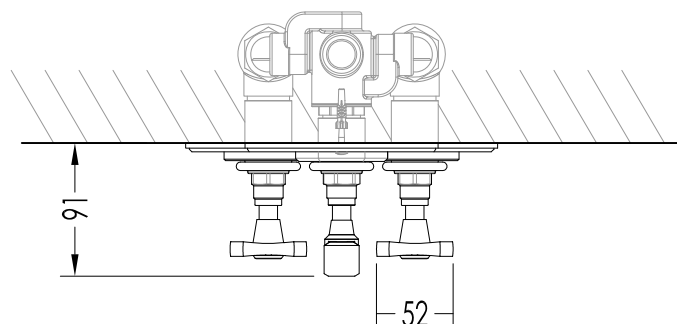

Devon&Devon

JUBILEE BLACK CROSS

ART: GRUPPO VASCA/DOCCIA DA PARETE CON DEVIATORE DUE VIE /
BATH/SHOWER SET, WALL MOUNTED WITH TWO WAY DIVERTER

TOLLERANZA/TOLERANCE : $\pm 2\%$

COD: ADJBL1059CR - ADJBL1059 - ADJBL1059NK

DIM. IMBALLO /PKG. SIZE: mm 200x500x185H

MATERIALE / MATERIAL: ottone / brass

PESO /WEIGHT: 6 Kg

FINITURA/FINISH: cromo, oro chiaro, nickel lucido; leva cromata nera/ chrome,
light gold, polished nickel; black chrome lever.

ULTIMA REV./LAST REV.: 23/10/2013

N.B. Tutte le misure sono in millimetri / All measurements are in millimetres.

Questo disegno è di proprietà della Devon&Devon; non può essere riprodotto o trasmesso a terzi senza autorizzazione.
This drawing is property of Devon&Devon; it may not be reproduced or transmitted to third parties without authorization.