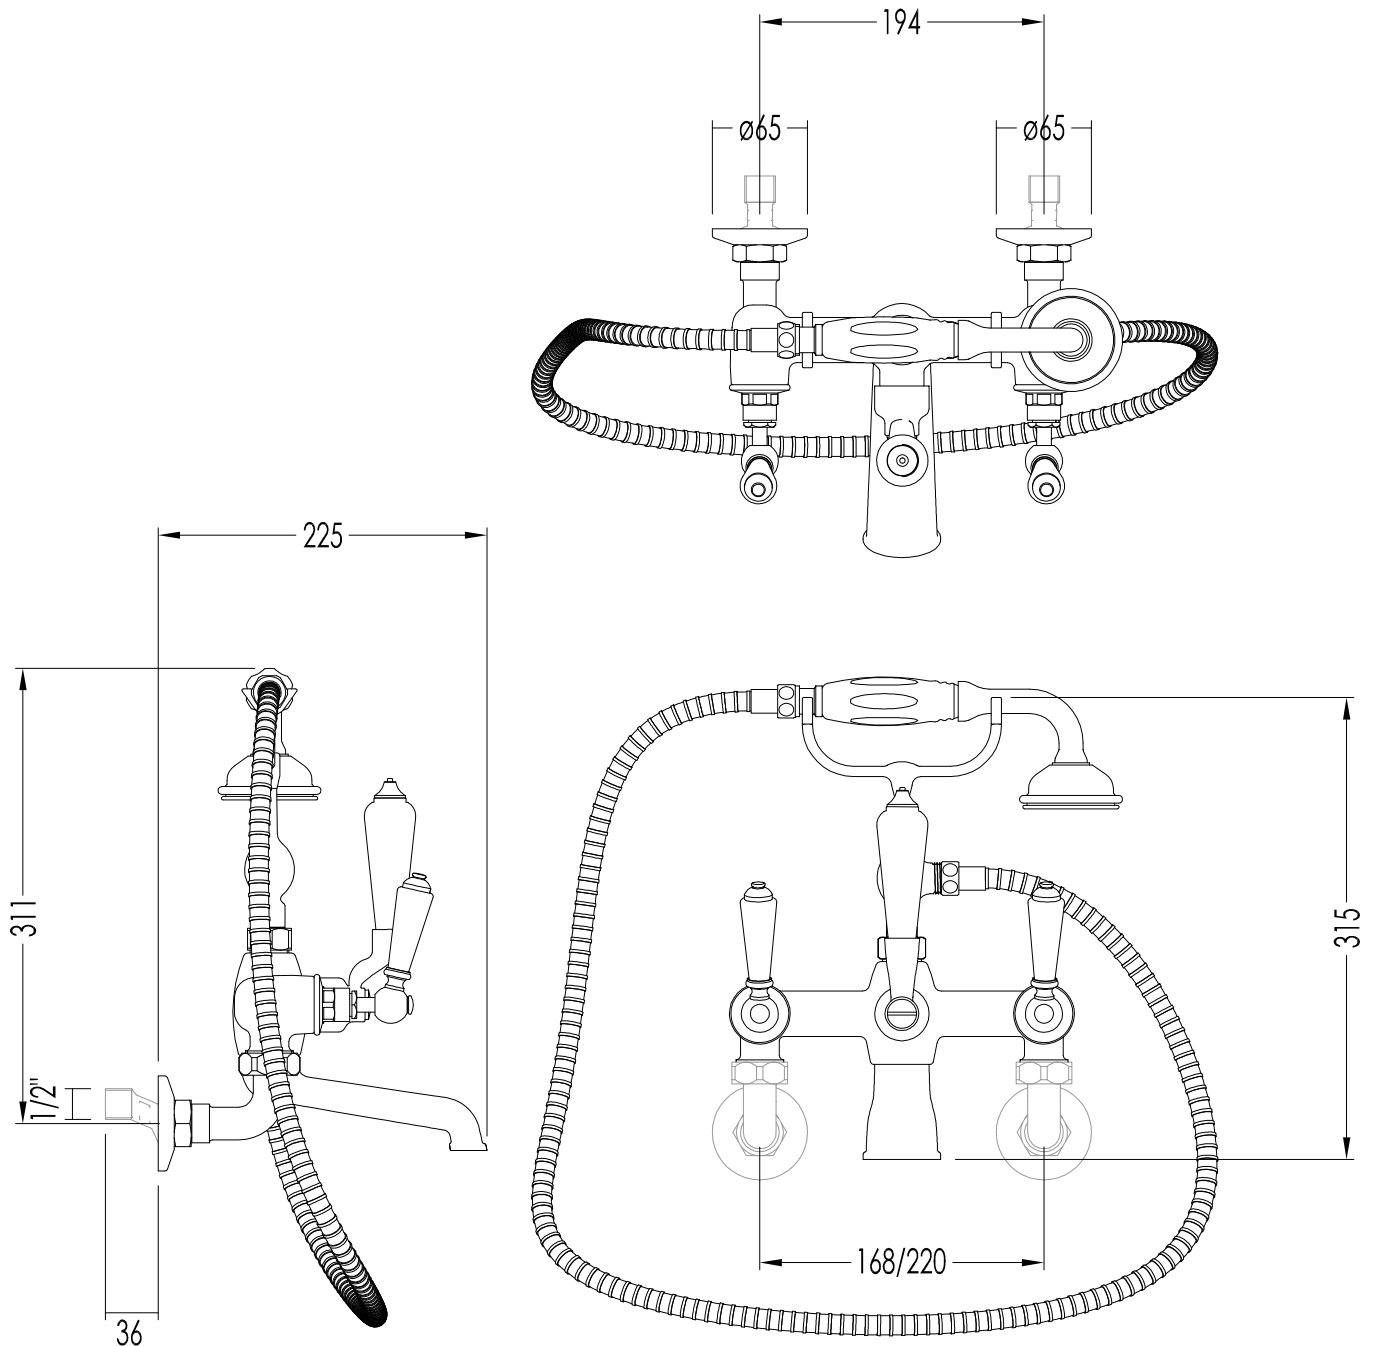

Devon&Devon

DANDY

ART: GRUPPO VASCA A MURO CON DOCCETTA E FLESSIBILE /
BATH AND SHOWER MIXER - WALL MOUNTED WITH HOSE AND HANDSET

TOLLERANZA/TOLERANCE : $\pm 2\%$

COD: MARF40MCR - MARF40M - MARF40MNKS

DIM. IMBALLO /PKG. SIZE: mm 355x280x185H