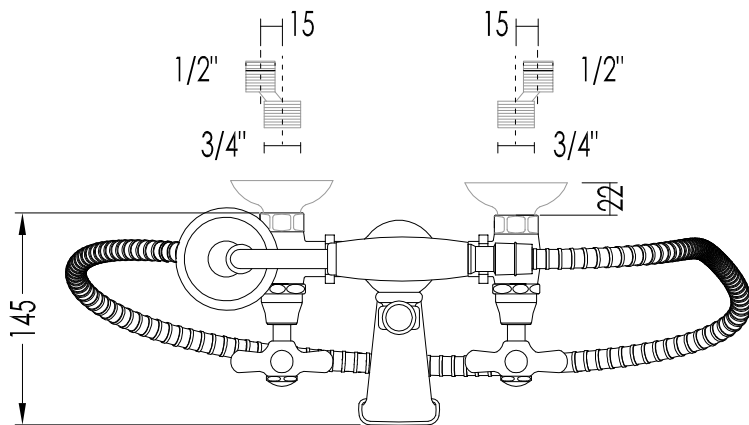

Devon&Devon

CITY

ART: GRUPPO VASCA A MURO CON DOCCETTA E FLESSIBILE /
BATH AND SHOWER MIXER - WALL MOUNTED WITH HOSE AND HANDSET

TOLLERANZA/TOLERANCE : $\pm 2\%$

COD: UTCI133CR- UTCI133

DIM. IMBALLO /PKG. SIZE: mm 255x285x155H

MATERIALE / MATERIAL: ottone, porcellana / brass, porcelain
FINITURA / FINISH: cromo o oro chiaro / chrome or light gold

PESO /WEIGHT: 3.18 Kg

ULTIMA REV. /LAST REV.: 23/01/2013

N.B. Tutte le misure sono in millimetri / All measurements are in millimetres.

Questo disegno è di proprietà della Devon&Devon; non può essere riprodotto o trasmesso a terzi senza autorizzazione.
This drawing is property of Devon&Devon; it may not be reproduced or transmitted to third parties without authorization.