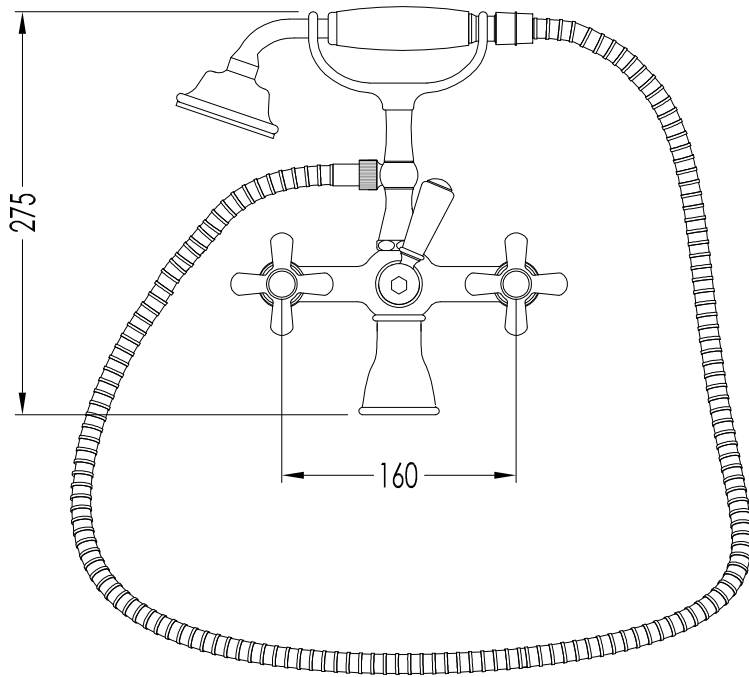

Devon&Devon

CITY

ART: GRUPPO VASCA A MURO CON DOCCETTA E FLESSIBILE /
BATH AND SHOWER MIXER - WALL MOUNTED WITH HOSE AND HANDSET

TOLLERANZA/TOLERANCE : $\pm 2\%$

COD: UTCI133CR- UTCI133

DIM. IMBALLO /PKG. SIZE: mm 255x285x155H

MATERIALE / MATERIAL: ottone, porcellana / brass, porcelain
FINITURA / FINISH: cromo o oro chiaro / chrome or light gold

PESO /WEIGHT: 3.18 Kg

ULTIMA REV. /LAST REV.: 23/01/2013

N.B. Tutte le misure sono in millimetri / All measurements are in millimetres.

Questo disegno è di proprietà della Devon&Devon; non può essere riprodotto o trasmesso a terzi senza autorizzazione.
This drawing is property of Devon&Devon; it may not be reproduced or transmitted to third parties without authorization.