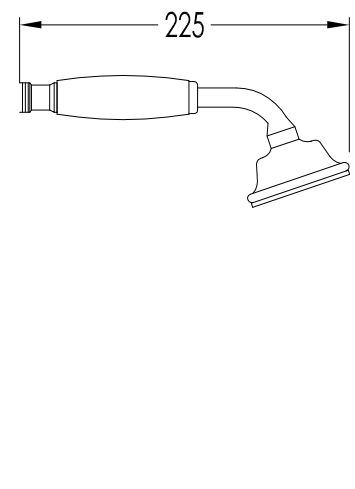

Devon&Devon

CITY

ART: GRUPPO VASCA A MURO CON DOCCETTA E FLESSIBILE /
BATH AND SHOWER MIXER - WALL MOUNTED WITH HOSE AND HANDSET

TOLLERANZA/TOLERANCE : $\pm 2\%$

COD: UTCI133CR- UTCI133

DIM. IMBALLO /PKG. SIZE: mm 255x285x155H

MATERIALE / MATERIAL: ottone, porcellana / brass, porcelain
FINITURA / FINISH: cromo o oro chiaro / chrome or light gold

PESO /WEIGHT: 3.18 Kg

ULTIMA REV. /LAST REV.: 23/01/2013

N.B. Tutte le misure sono in millimetri / All measurements are in millimetres.

Questo disegno è di proprietà della Devon&Devon; non può essere riprodotto o trasmesso a terzi senza autorizzazione.
This drawing is property of Devon&Devon; it may not be reproduced or transmitted to third parties without authorization.