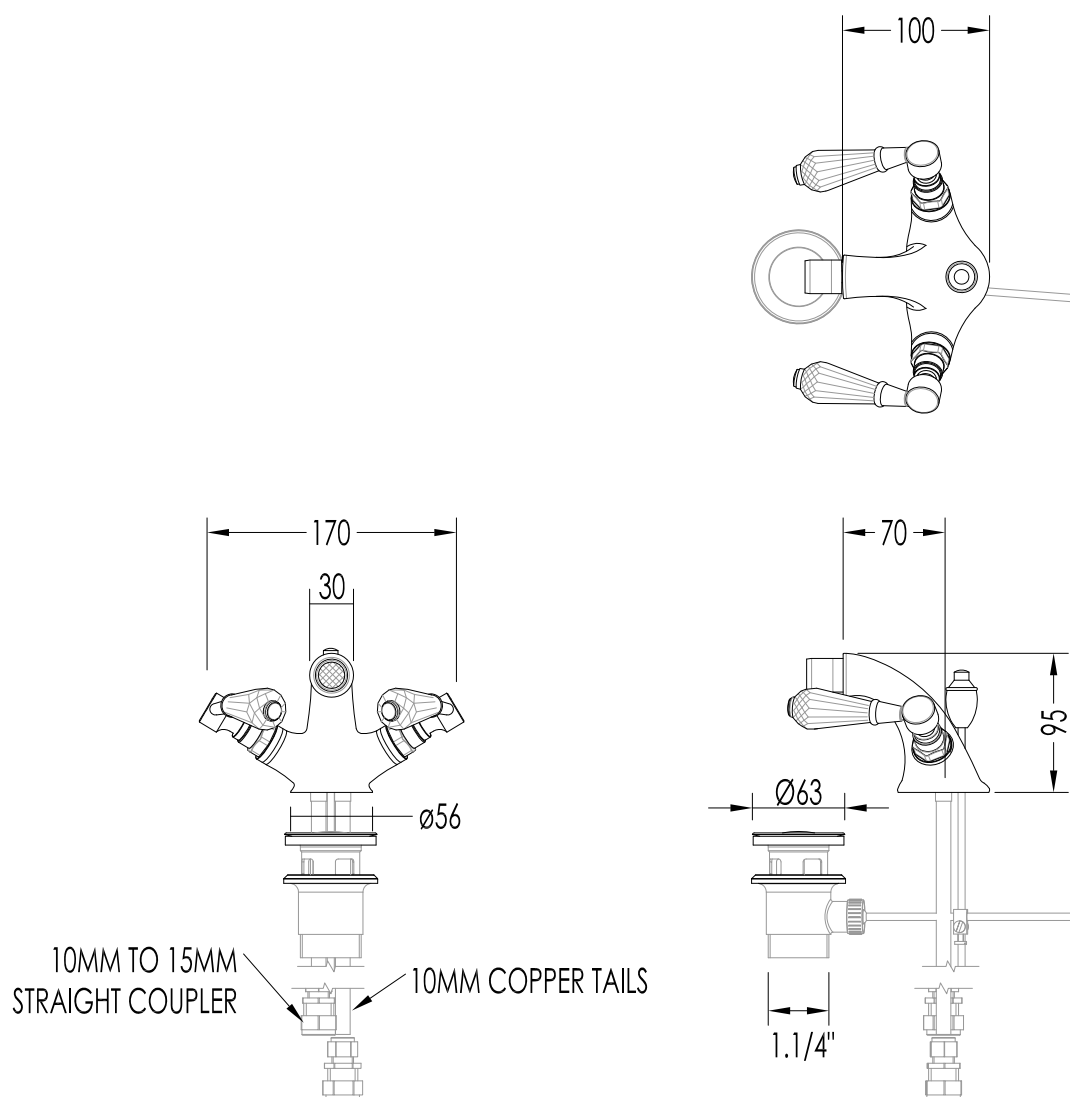

Devon&Devon

ANTIQUE PRECIOUS LEVER

ART: BATTERIA BIDET 1 FORO CON SALTARELLO /
1 HOLE BIDET SET WITH POP-UP WASTE

COD: ADAPL20CR - ADAPL20 - ADAPL20NK

MATERIALE / MATERIAL: ottone, cristallo nero / brass, black crystal
FINITURA / FINISH: cromo, oro chiaro, o nickel lucido / chrome, light gold or polished nickel

TOLLERANZA/TOLERANCE : $\pm 2\%$

DIM. IMBALLO / PKG. SIZE: mm 500x200x185H

PESO / WEIGHT: 2.5 Kg

ULTIMA REV./LAST REV.: 21/10/2013

N.B. Tutte le misure sono in millimetri / All measurements are in millimetres.

Questo disegno è di proprietà della Devon&Devon; non può essere riprodotto o trasmesso a terzi senza autorizzazione.
This drawing is property of Devon&Devon; it may not be reproduced or transmitted to third parties without authorization.