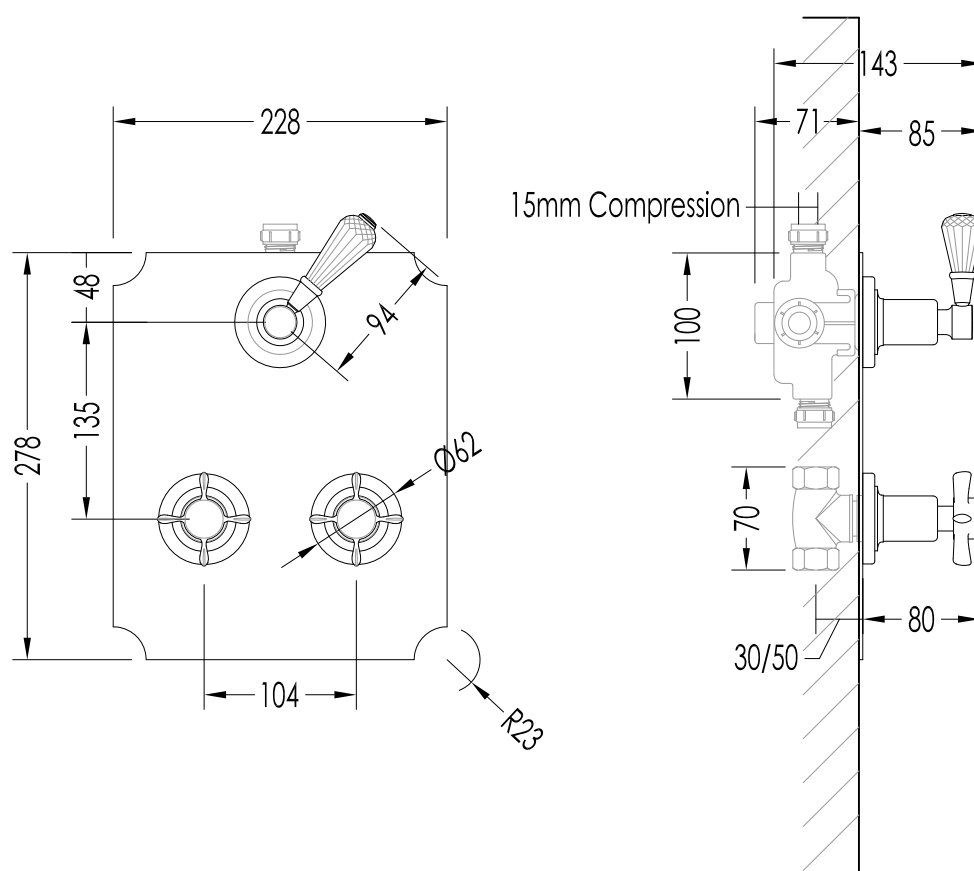

Devon&Devon

ANTIQUE PRECIOUS LEVER

DA ABBINARE CON BOCCA DI EROGAZIONE AD11047 O SIMILI E SOFFIONE DOCCIA AQ5120-AQ5910 O SIMILI/
TO BE COMBINED WITH SPOUT AD11047 OR SIMILAR AND SHOWER ROSE AND ARM AQ5120-AQ5910 OR SIMILAR

ART: GRUPPO DOCCIA DA PARETE CON DEVIATORE /
SHOWER SET, WALL MOUNTED WITH DIVERTER

TOLLERANZA/TOLERANCE : $\pm 2\%$

COD: DE348PLCR - DE348PL - DE348PLNK

DIM. IMBALLO /PKG. SIZE: mm 400x380x50H +
mm 130x100x70H (x 4) +
mm 340x240x210H

MATERIALE / MATERIAL: ottone, cristallo nero/ brass, black crystal
FINITURA / FINISH: cromo, oro chiaro, o nickel lucido / chrome, light gold or
polished nickel

PESO TOTALE / TOTAL WEIGHT: 6.52 Kg

ULTIMA REV./LAST REV.: 21/10/2013

N.B. Tutte le misure sono in millimetri / All measurements are in millimetres.

Questo disegno è di proprietà della Devon&Devon; non può essere riprodotto o trasmesso a terzi senza autorizzazione.
This drawing is property of Devon&Devon; it may not be reproduced or transmitted to third parties without authorization.