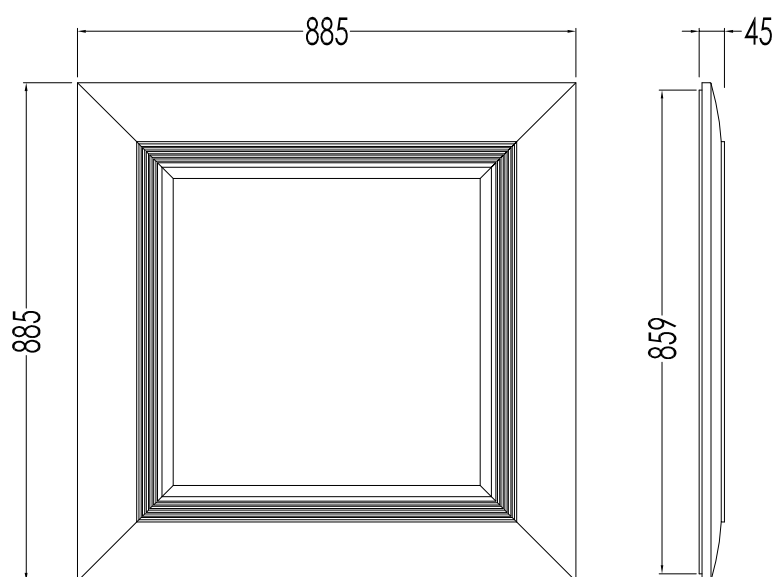

## CLARENCE / SEASON

ART: SPECCHIO CLARENCE - SEASON / *CLARENCE - SEASON MIRROR*

TOLLERANZA/TOLERANCE :  $\pm 3\%$

COD: EFSEASONDG; EFSEASONRU; EFSEASONOF; EFSEASONWG

DIM. IMBALLO /PKG. SIZE: mm970x970x70H