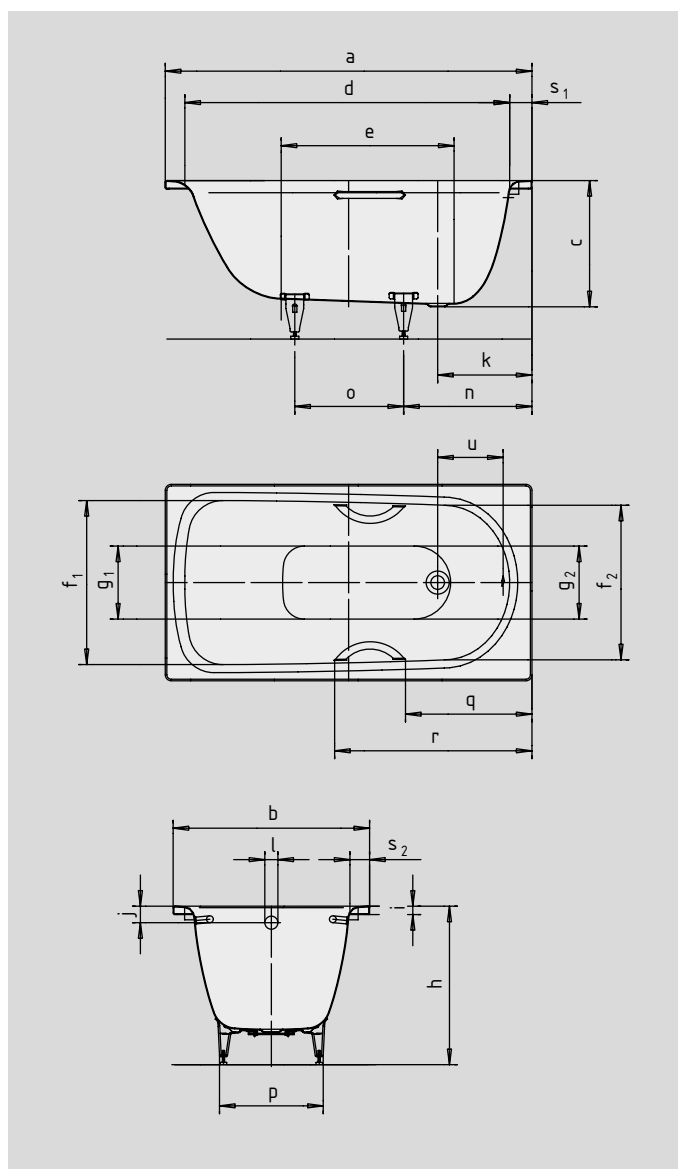

# SANIFORM PLUS SANIFORM PLUS STAR

- one-seater bath with waste at foot end
- classic four-cornered model
- made of Kaldewei steel enamel 3,5 mm
- also available with grips/handles

Similar illustration

Model No.		366/344	367/345
External length	a	1400	1600 mm
External width	b	750	750 mm
Depth	c	480	480 mm
Internal length (top)	d	1240	1440 mm
<b>Internal length (bottom)</b>	<b>e</b>	<b>645</b>	<b>844 mm</b>
Internal width (top)	f <sub>1</sub> ; f <sub>2</sub>	620; 590	620; 590 mm
Internal width (bottom)	g <sub>1</sub> ; g <sub>2</sub>	280; 280	280; 280 mm
Height with feet	h	615-635	615-635 mm
Height of rim	i	32	32 mm
Distance top edge to centre of overflow hole	j	65	65 mm
Distance bath edge to centre of drain hole	k	360	360 mm
Diameter of overflow hole	l	52	52 mm
Diameter of drain hole	m	52	52 mm
Distance foot end of bath edge to centre of foot	n	470	480 mm
Distance between the feet	o	415	605 mm
Max. width of feet	p	430	430 mm
Distance bath edge (foot end) to where grip/handle starts (Mod. 344/345)	q	484,5	584,5 mm
Distance bath edge (foot end) to where grip/handle ends (Mod. 344/345)	r	758,5	858,5 mm
Width of rim (foot end; lengthwise)	s <sub>1</sub> ; s <sub>2</sub>	80; 85	80; 85 mm
Distance between centre holes	u	268	267 mm
Water volume** in litres		110	140
Weight of the enamelled bath in kg		42	49
Anti-slip		Ø 288	Ø 288 mm
Full anti-slip		600 x 220	600 x 220 mm

Subject to technical alterations, tolerances and errors. Similar illustration.  
\*\* 70 litres displacement on average.

**KALDEWEI**