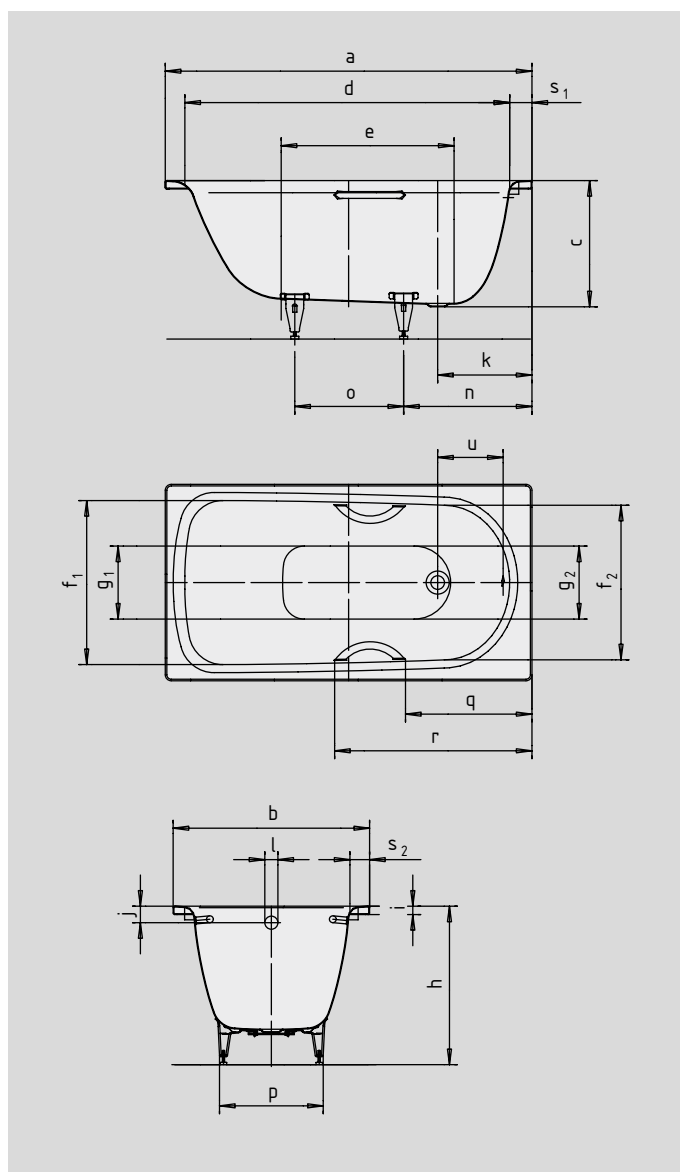

SANIFORM PLUS SANIFORM PLUS STAR

- one-seater bath with waste at foot end
- classic four-cornered model
- made of Kaldewei steel enamel 3,5 mm
- also available with grips/handles

Similar illustration

Model No.		366/344	367/345
External length	a	1400	1600 mm
External width	b	750	750 mm
Depth	c	480	480 mm
Internal length (top)	d	1240	1440 mm
Internal length (bottom)	e	645	844 mm
Internal width (top)	f ₁ ; f ₂	620; 590	620; 590 mm
Internal width (bottom)	g ₁ ; g ₂	280; 280	280; 280 mm
Height with feet	h	615-635	615-635 mm
Height of rim	i	32	32 mm
Distance top edge to centre of overflow hole	j	65	65 mm
Distance bath edge to centre of drain hole	k	360	360 mm
Diameter of overflow hole	l	52	52 mm
Diameter of drain hole	m	52	52 mm
Distance foot end of bath edge to centre of foot	n	470	480 mm
Distance between the feet	o	415	605 mm
Max. width of feet	p	430	430 mm
Distance bath edge (foot end) to where grip/handle starts (Mod. 344/345)	q	484,5	584,5 mm
Distance bath edge (foot end) to where grip/handle ends (Mod. 344/345)	r	758,5	858,5 mm
Width of rim (foot end; lengthwise)	s ₁ ; s ₂	80; 85	80; 85 mm
Distance between centre holes	u	268	267 mm
Water volume** in litres		110	140
Weight of the enamelled bath in kg		42	49
Anti-slip		Ø 288	Ø 288 mm
Full anti-slip		600 x 220	600 x 220 mm

Subject to technical alterations, tolerances and errors. Similar illustration.
** 70 litres displacement on average.

KALDEWEI