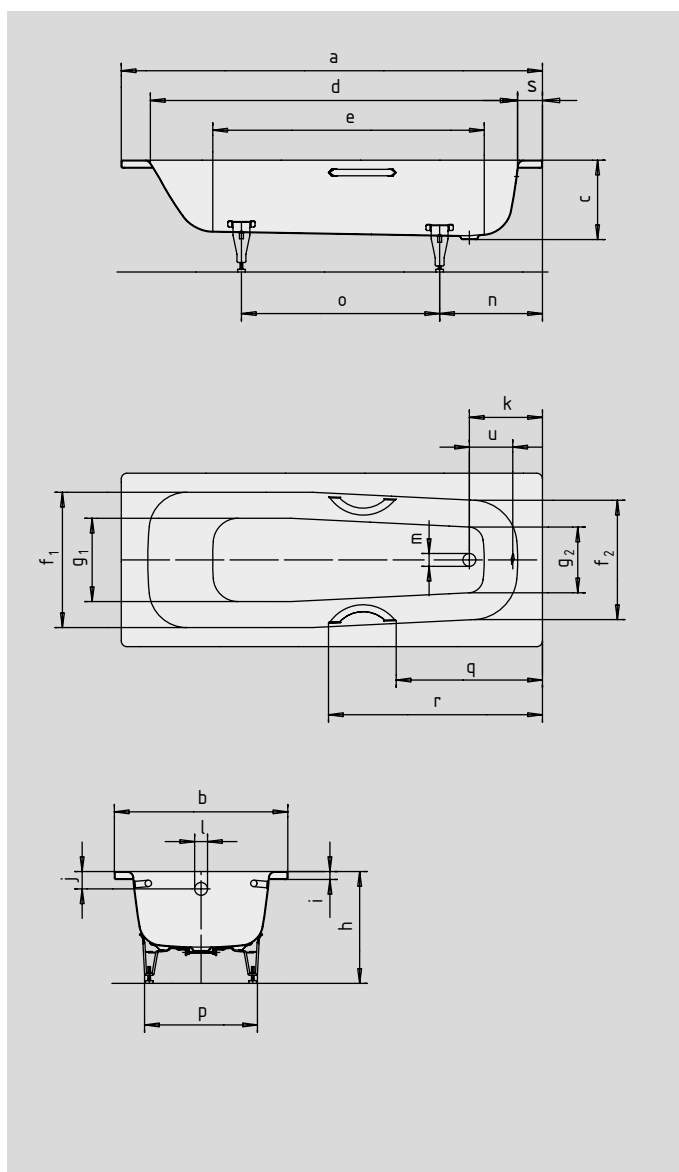

SANIFORM MEDIUM SANIFORM MEDIUM STAR

- one-seater bath with waste at foot end
- classic four-cornered model
- economic water consumption thanks to its shallow depth
- made of Kaldewei steel enamel 3,5 mm
- also available with grips/handles

Similar illustration

Model No.		245/246
External length	a	1700 mm
External width	b	700 mm
Depth	c	315 mm
Internal length (top)	d	1520 mm
Internal length (bottom)	e	1260 mm
Internal width (top)	f ₁ ; f ₂	560; 500 mm
Internal width (bottom)	g ₁ ; g ₂	460; 400 mm
Height with feet	h	450-470 mm
Height of rim	i	32 mm
Distance top edge to centre of overflow hole	j	70 mm
Distance bath edge to centre of drain hole	k	295 mm
Diameter of overflow hole	l	52 mm
Diameter of drain hole	m	52 mm
Distance foot end of bath edge to centre of foot	n	415 mm
Distance between the feet	o	800 mm
Max. width of feet	p	455 mm
Distance bath edge (foot end) to where grip/handle starts (Mod. 246)	q	643,5 mm
Distance bath edge (foot end) to where grip/handle ends (Mod. 246)	r	908,5 mm
Width of rim (foot end)	s	95 mm
Distance between centre holes	u	200 mm
Water volume** in litres		53
Weight of the enamelled bath in kg		44
Anti-slip		Ø 288 mm
Full anti-slip		850 x 240 mm

Subject to technical alterations, tolerances and errors. Similar illustration.
** 70 litres displacement on average.

KALDEWEI