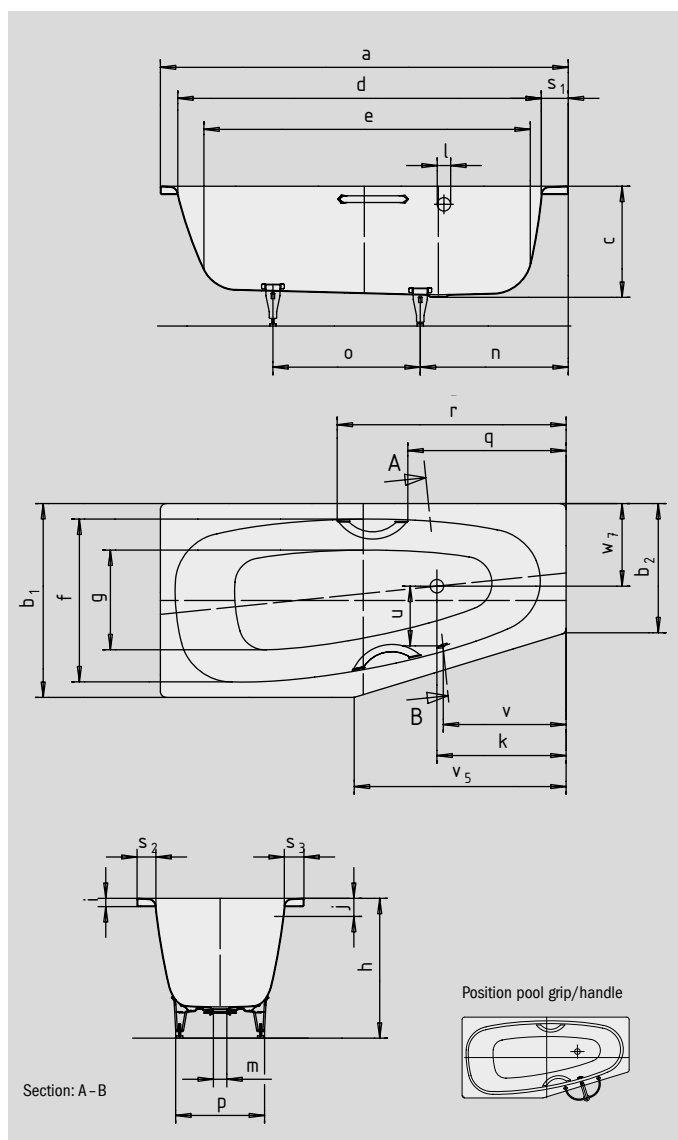

MINI RIGHT MINI STAR RIGHT

- special shape is ideal for small bathrooms
- one-seater bath with side overflow
- economic water consumption thanks to its tapering interior contours
- made of Kaldewei steel enamel 3,5 mm
- also available with grips/handles

Similar illustration

Model No.		834 / 835	830 / 831
External length	a	1570	1570 mm
External width	b; b ₂	700; 475	750; 500 mm
Depth	c	430	430 mm
Internal length (top)	d	1410	1410 mm
Internal length (bottom)	e	1250	1250 mm
Internal width (top)	f	600	600 mm
Internal width (bottom)	g	360	360 mm
Height with feet	h	550-570	550-570 mm
Height of rim	i	32	32 mm
Distance top edge to centre of overflow hole	j	70	70 mm
Distance bath edge to centre of drain hole	k	500	500 mm
Diameter of overflow hole	l	52	52 mm
Diameter of drain hole	m	52	52 mm
Distance foot end of bath edge to centre of foot	n	570	570 mm
Distance between the feet	o	440	490 mm
Max. width of feet	p	430	430 mm
Distance bath edge (foot end) to where grip/handle starts (Mod. 835/831)	q	611,8	611,8 mm
Distance bath edge (foot end) to where grip/handle ends (Mod. 835/831)	r	885,8	885,8 mm
Width of rim (foot end; lengthwise; at overflow)	s ₁ ; s ₂ ; s ₃	100; 48; 70	100; 60; 70 mm
Distance between centre holes	u	246	246 mm
Distance tub edge (foot end) to overflow hole	v	475	475 mm
Length of narrow side	v ₅	738	820 mm
Drain hole off-centre	w ₇	320	320 mm
Water volume** in litres		110	110
Weight of the enamelled bath in kg		45	52
Anti-slip		Ø 288	Ø 288 mm
Full anti-slip		600 x 220	600 x 220 mm

Subject to technical alterations, tolerances and errors. Similar illustration.
** 70 litres displacement on average.

KALDEWEI