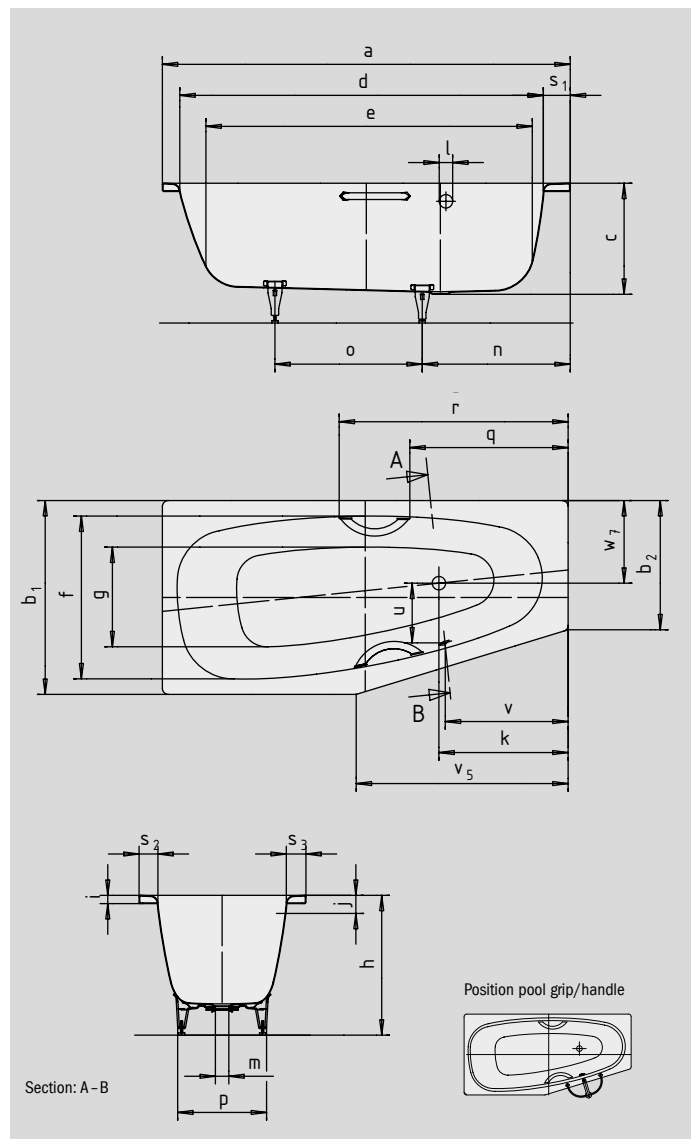

MINI RIGHT MINI STAR RIGHT

- special shape is ideal for small bathrooms
- one-seater bath with side overflow
- economic water consumption thanks to its tapering interior contours
- made of Kaldewei steel enamel 3,5 mm
- also available with grips/handles

Similar illustration

Model No.		834 / 835	830 / 831
External length	a	1570	1570 mm
External width	b; b ₂	700; 475	750; 500 mm
Depth	c	430	430 mm
Internal length (top)	d	1410	1410 mm
Internal length (bottom)	e	1250	1250 mm
Internal width (top)	f	600	600 mm
Internal width (bottom)	g	360	360 mm
Height with feet	h	550-570	550-570 mm
Height of rim	i	32	32 mm
Distance top edge to centre of overflow hole	j	70	70 mm
Distance bath edge to centre of drain hole	k	500	500 mm
Diameter of overflow hole	l	52	52 mm
Diameter of drain hole	m	52	52 mm
Distance foot end of bath edge to centre of foot	n	570	570 mm
Distance between the feet	o	440	490 mm
Max. width of feet	p	430	430 mm
Distance bath edge (foot end) to where grip/handle starts (Mod. 835/831)	q	611,8	611,8 mm
Distance bath edge (foot end) to where grip/handle ends (Mod. 835/831)	r	885,8	885,8 mm
Width of rim (foot end; lengthwise; at overflow)	s ₁ ; s ₂ ; s ₃	100; 48; 70	100; 60; 70 mm
Distance between centre holes	u	246	246 mm
Distance tub edge (foot end) to overflow hole	v	475	475 mm
Length of narrow side	v ₅	738	820 mm
Drain hole off-centre	w ₇	320	320 mm
Water volume** in litres		110	110
Weight of the enamelled bath in kg		45	52
Anti-slip		Ø 288	Ø 288 mm
Full anti-slip		600 x 220	600 x 220 mm

Subject to technical alterations, tolerances and errors. Similar illustration.
** 70 litres displacement on average.

KALDEWEI