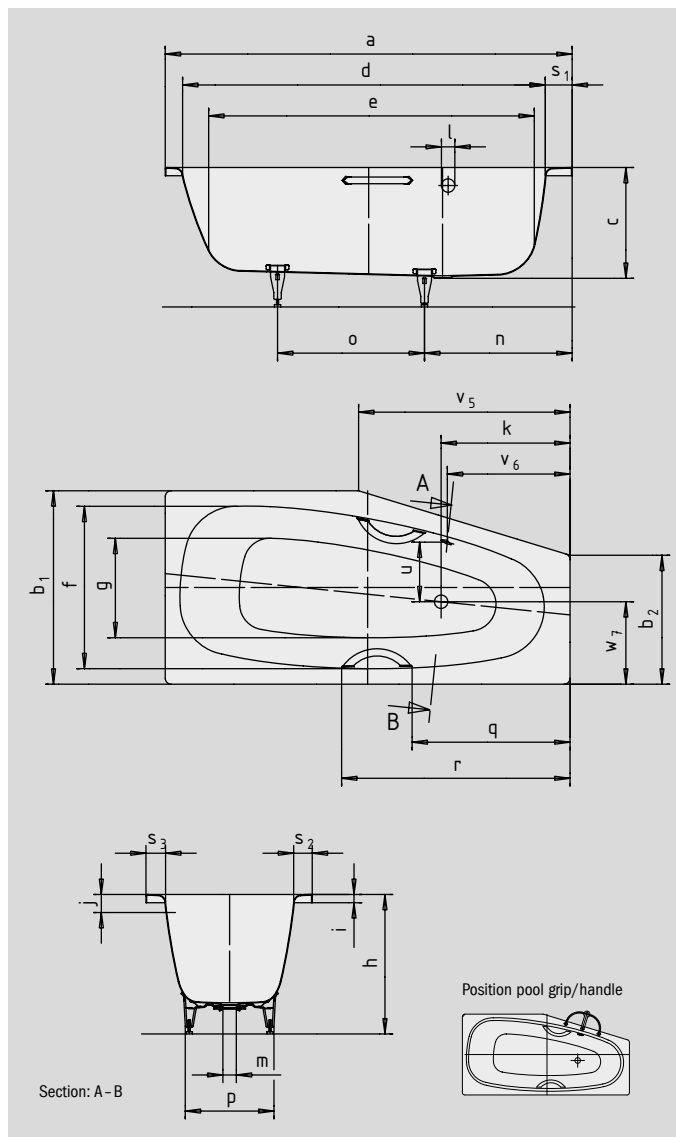

MINI LEFT MINI STAR LEFT

- special shape is ideal for small bathrooms
- one-seater bath with side overflow
- economic water consumption thanks to its tapering interior contours
- made of Kaldewei steel enamel 3,5 mm
- also available with grips/handles

Similar illustration

Model No.		836 / 837	832 / 833
External length	a	1570	1570 mm
External width	b ₁ ; b ₂	700; 475	750; 500 mm
Depth	c	430	430 mm
Internal length (top)	d	1410	1410 mm
Internal length (bottom)	e	1250	1250 mm
Internal width (top)	f	600	600 mm
Internal width (bottom)	g	360	360 mm
Height with feet	h	550-570	550-570 mm
Height of rim	i	32	32 mm
Distance top edge to centre of overflow hole	j	70	70 mm
Distance bath edge to centre of drain hole	k	500	500 mm
Diameter of overflow hole	l	52	52 mm
Diameter of drain hole	m	52	52 mm
Distance foot end of bath edge to centre of foot	n	570	570 mm
Distance between the feet	o	440	490 mm
Max. width of feet	p	430	430 mm
Distance bath edge (foot end) to where grip/handle starts (Mod. 837/833)	q	611,8	611,8 mm
Distance bath edge (foot end) to where grip/handle ends (Mod. 837/833)	r	885,8	885,8 mm
Width of rim (foot end; lengthwise; at overflow)	s ₁ ; s ₂ ; s ₃	100; 48; 70	100; 60; 70 mm
Distance between centre holes	u	246	246 mm
Distance tub edge (foot end) to overflow hole	v	475	475 mm
Length of narrow side	v ₅	738	820 mm
Drain hole off-centre	w ₇	320	320 mm
Water volume** in litres		110	110
Weight of the enamelled bath in kg		45	52
Anti-slip		Ø 288	Ø 288 mm
Full anti-slip		600 x 220	600 x 220 mm

Subject to technical alterations, tolerances and errors. Similar illustration.
 ** 70 litres displacement on average.