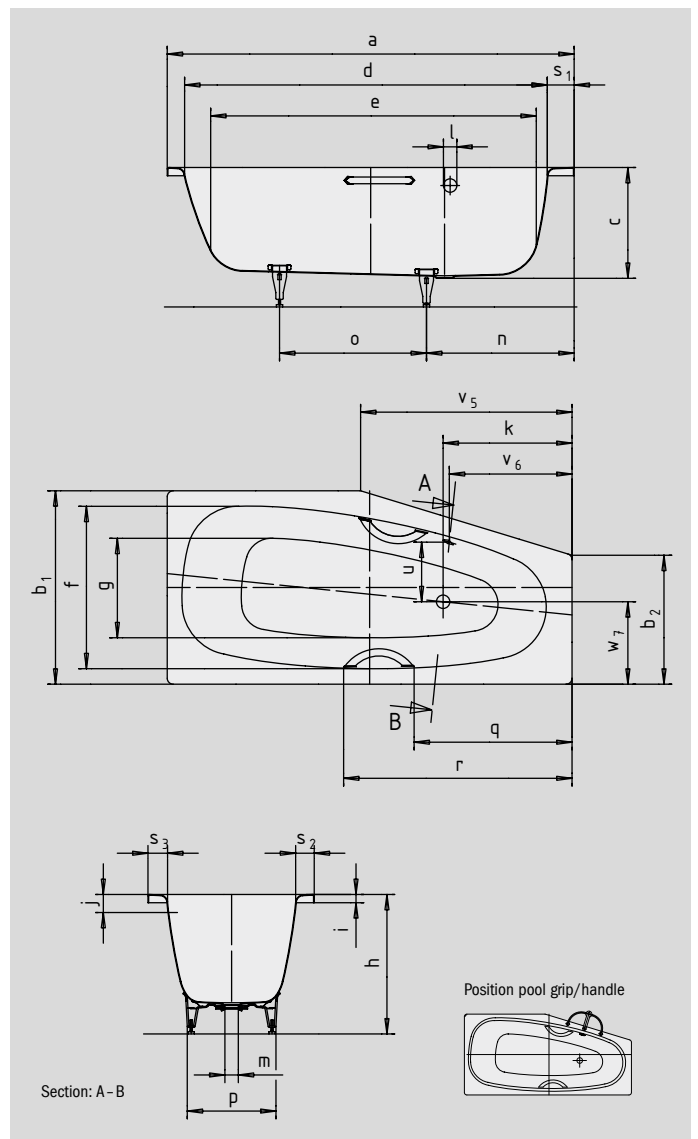

MINI LEFT MINI STAR LEFT

- special shape is ideal for small bathrooms
- one-seater bath with side overflow
- economic water consumption thanks to its tapering interior contours
- made of Kaldewei steel enamel 3,5 mm
- also available with grips/handles

Similar illustration

Model No.		836 / 837	832 / 833
External length	a	1570	1570 mm
External width	b ₁ ; b ₂	700; 475	750; 500 mm
Depth	c	430	430 mm
Internal length (top)	d	1410	1410 mm
Internal length (bottom)	e	1250	1250 mm
Internal width (top)	f	600	600 mm
Internal width (bottom)	g	360	360 mm
Height with feet	h	550-570	550-570 mm
Height of rim	i	32	32 mm
Distance top edge to centre of overflow hole	j	70	70 mm
Distance bath edge to centre of drain hole	k	500	500 mm
Diameter of overflow hole	l	52	52 mm
Diameter of drain hole	m	52	52 mm
Distance foot end of bath edge to centre of foot	n	570	570 mm
Distance between the feet	o	440	490 mm
Max. width of feet	p	430	430 mm
Distance bath edge (foot end) to where grip/handle starts (Mod. 837/833)	q	611,8	611,8 mm
Distance bath edge (foot end) to where grip/handle ends (Mod. 837/833)	r	885,8	885,8 mm
Width of rim (foot end; lengthwise; at overflow)	s ₁ ; s ₂ ; s ₃	100; 48; 70	100; 60; 70 mm
Distance between centre holes	u	246	246 mm
Distance tub edge (foot end) to overflow hole	v	475	475 mm
Length of narrow side	v ₅	738	820 mm
Drain hole off-centre	w ₇	320	320 mm
Water volume** in litres		110	110
Weight of the enamelled bath in kg		45	52
Anti-slip		Ø 288	Ø 288 mm
Full anti-slip		600 x 220	600 x 220 mm

Subject to technical alterations, tolerances and errors. Similar illustration.
** 70 litres displacement on average.