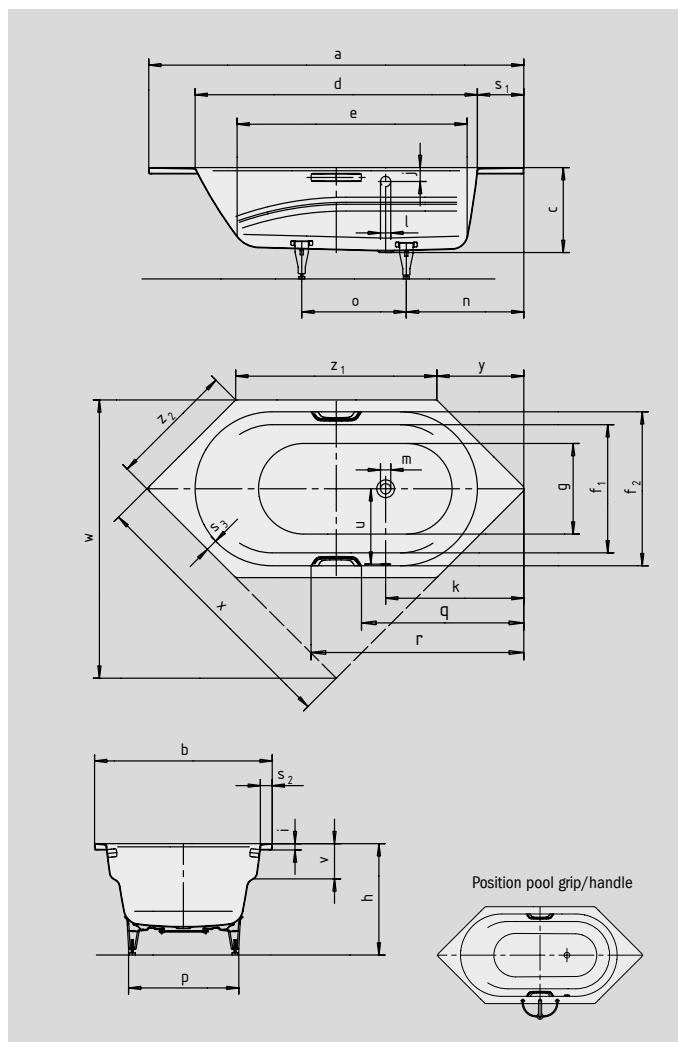

VAIO 6

VAIO 6 STAR

- one-seater bath with side overflow, generous width and integrated arm rests
- diverse installation possibilities, also corner installation
- made of Kaldewei steel enamel 3,5 mm
- also available with grips/handles

Similar illustration
Right hand model shown

DISCREET OPULENCE AMBIENTE COLLECTION

COMFORT SELECT

Model No.		958 / 959
External length	a	1900 mm
External width	b	900 mm
Depth	c	430 mm
Internal length (top)	d	1430 mm
Internal length (bottom)	e	1165 mm
Internal width (top)	f ₁ ; f ₂	650; 780 mm
Internal width (bottom)	g	600 mm
Height with feet	h	555-585 mm
Height of rim	i	32 mm
Distance top edge to centre of overflow hole	j	70 mm
Distance bath edge to centre of drain hole	k	700 mm
Diameter of overflow hole	l	52 mm
Diameter of drain hole	m	52 mm
Distance foot end of bath edge to centre of foot	n	595 mm
Distance between the feet	o	530 mm
Max. width of feet	p	575 mm
Distance bath edge (foot end) to where grip/handle starts (Mod. 959)	q	770 mm
Distance bath edge (foot end) to where grip/handle ends (Mod. 959)	r	1078 mm
Width of rim (foot end; lengthwise; diagonal)	s ₁ ; s ₂ ; s ₃	235; 60; 58 mm
Distance between centre holes	u	380 mm
Armrest depth	v	178 mm
Installation dimension; Side length; Oblique	w; x; y	1409; 1357; 440 mm
Side length	z ₁ ; z ₂	1019; 636 mm
Water volume** in litres		145
Weight of the enamelled bath in kg		48
Anti-slip		Ø 435 mm
Full anti-slip		900 x 300 mm

Subject to technical alterations, tolerances and errors. Similar illustration.
** 70 litres displacement on average.

KALDEWEI