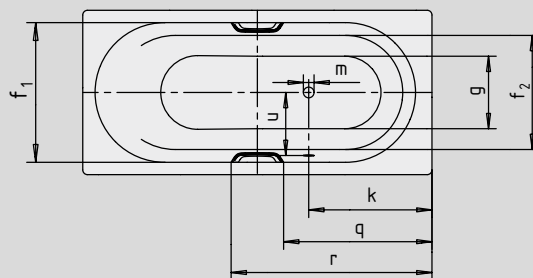

VAIO VAIO STAR

- one-seater bath with side overflow and integrated arm rests
- classic four-cornered model
- made of Kaldewei steel enamel 3,5 mm
- also available with grips/handles

Similar illustration
Right hand model shown

Position pool grip/handle

DISCREET OPULENCE AMBIENTE COLLECTION

COMFORT SELECT

Model No.		960 / 961
External length	a	1700 mm
External width	b	800 mm
Depth	c	430 mm
Internal length (top)	d	1560 mm
Internal length (bottom)	e	1255 mm
Internal width (top)	f ₁ ; f ₂	680; 555 mm
Internal width (bottom)	g	496 mm
Height with feet	h	555-590 mm
Height of rim	i	32 mm
Distance top edge to centre of overflow hole	j	70 mm
Distance bath edge to centre of drain hole	k	600 mm
Diameter of overflow hole	l	52 mm
Diameter of drain hole	m	52 mm
Distance foot end of bath edge to centre of foot	n	443 mm
Distance between the feet	o	670 mm
Max. width of feet	p	445 mm
Distance bath edge (foot end) to where grip/handle starts (Mod. 961)	q	722 mm
Distance bath edge (foot end) to where grip/handle ends (Mod. 961)	r	978 mm
Width of rim (foot end; lengthwise)	s ₁ ; s ₂	80; 60 mm
Distance between centre holes	u	332 mm
Armrest depth	v	180 mm
Water volume** in litres		145
Weight of the enamelled bath in kg		50
Anti-slip		∅ 435 mm
Full anti-slip		900 x 300 mm