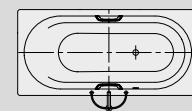

VAIO VAIO STAR

- one-seater bath with side overflow and integrated arm rests
- classic four-cornered model
- made of Kaldewei steel enamel 3,5 mm
- also available with grips/handles

Similar illustration
Right hand model shown

Position pool grip/handle

DISCREET OPULENCE AMBIENTE COLLECTION

COMFORT SELECT

Model No.		960 / 961
External length	a	1700 mm
External width	b	800 mm
Depth	c	430 mm
Internal length (top)	d	1560 mm
Internal length (bottom)	e	1255 mm
Internal width (top)	f ₁ ; f ₂	680; 555 mm
Internal width (bottom)	g	496 mm
Height with feet	h	555-590 mm
Height of rim	i	32 mm
Distance top edge to centre of overflow hole	j	70 mm
Distance bath edge to centre of drain hole	k	600 mm
Diameter of overflow hole	l	52 mm
Diameter of drain hole	m	52 mm
Distance foot end of bath edge to centre of foot	n	443 mm
Distance between the feet	o	670 mm
Max. width of feet	p	445 mm
Distance bath edge (foot end) to where grip/handle starts (Mod. 961)	q	722 mm
Distance bath edge (foot end) to where grip/handle ends (Mod. 961)	r	978 mm
Width of rim (foot end; lengthwise)	s ₁ ; s ₂	80; 60 mm
Distance between centre holes	u	332 mm
Armrest depth	v	180 mm
Water volume** in litres		145
Weight of the enamelled bath in kg		50
Anti-slip		∅ 435 mm
Full anti-slip		900 x 300 mm