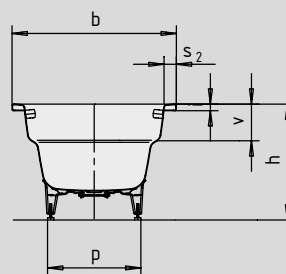

VAIO VAIO STAR

- one-seater bath with side overflow and integrated arm rests
- classic four-cornered model
- made of Kaldewei steel enamel 3,5 mm
- also available with grips/handles

Similar illustration
Right hand model shown

Position pool grip/handle

DISCREET OPULENCE AMBIENTE COLLECTION

COMFORT SELECT

Model No.		960 / 961
External length	a	1700 mm
External width	b	800 mm
Depth	c	430 mm
Internal length (top)	d	1560 mm
Internal length (bottom)	e	1255 mm
Internal width (top)	f ₁ ; f ₂	680; 555 mm
Internal width (bottom)	g	496 mm
Height with feet	h	555-590 mm
Height of rim	i	32 mm
Distance top edge to centre of overflow hole	j	70 mm
Distance bath edge to centre of drain hole	k	600 mm
Diameter of overflow hole	l	52 mm
Diameter of drain hole	m	52 mm
Distance foot end of bath edge to centre of foot	n	443 mm
Distance between the feet	o	670 mm
Max. width of feet	p	445 mm
Distance bath edge (foot end) to where grip/handle starts (Mod. 961)	q	722 mm
Distance bath edge (foot end) to where grip/handle ends (Mod. 961)	r	978 mm
Width of rim (foot end; lengthwise)	s ₁ ; s ₂	80; 60 mm
Distance between centre holes	u	332 mm
Armrest depth	v	180 mm
Water volume** in litres		145
Weight of the enamelled bath in kg		50
Anti-slip		∅ 435 mm
Full anti-slip		900 x 300 mm

Subject to technical alterations, tolerances and errors. Similar illustration.
** 70 litres displacement on average.

KALDEWEI