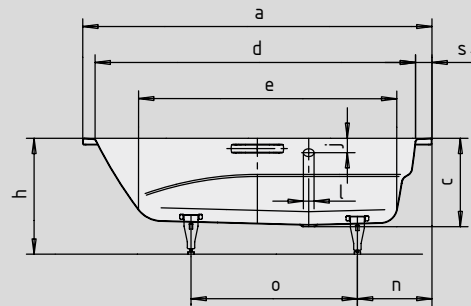

VAIO VAIO STAR

- one-seater bath with side overflow and integrated arm rests
- classic four-cornered model
- made of Kaldewei steel enamel 3,5 mm
- also available with grips/handles

Similar illustration
Right hand model shown

Position pool grip/handle

DISCREET OPULENCE AMBIENTE COLLECTION

COMFORT SELECT

Model No.		960 / 961
External length	a	1700 mm
External width	b	800 mm
Depth	c	430 mm
Internal length (top)	d	1560 mm
Internal length (bottom)	e	1255 mm
Internal width (top)	f ₁ ; f ₂	680; 555 mm
Internal width (bottom)	g	496 mm
Height with feet	h	555-590 mm
Height of rim	i	32 mm
Distance top edge to centre of overflow hole	j	70 mm
Distance bath edge to centre of drain hole	k	600 mm
Diameter of overflow hole	l	52 mm
Diameter of drain hole	m	52 mm
Distance foot end of bath edge to centre of foot	n	443 mm
Distance between the feet	o	670 mm
Max. width of feet	p	445 mm
Distance bath edge (foot end) to where grip/handle starts (Mod. 961)	q	722 mm
Distance bath edge (foot end) to where grip/handle ends (Mod. 961)	r	978 mm
Width of rim (foot end; lengthwise)	s ₁ ; s ₂	80; 60 mm
Distance between centre holes	u	332 mm
Armrest depth	v	180 mm
Water volume** in litres		145
Weight of the enamelled bath in kg		50
Anti-slip		∅ 435 mm
Full anti-slip		900 x 300 mm

Subject to technical alterations, tolerances and errors. Similar illustration.
** 70 litres displacement on average.

KALDEWEI