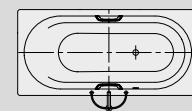

# VAIO VAIO STAR

- one-seater bath with side overflow and integrated arm rests
- classic four-cornered model
- made of Kaldewei steel enamel 3,5 mm
- also available with grips/handles

Similar illustration  
Right hand model shown

Position pool grip/handle

## COMFORT SELECT

Model No.		960 / 961
External length	a	1700 mm
External width	b	800 mm
Depth	c	430 mm
Internal length (top)	d	1560 mm
<b>Internal length (bottom)</b>	<b>e</b>	<b>1255 mm</b>
Internal width (top)	f <sub>1</sub> ; f <sub>2</sub>	680; 555 mm
Internal width (bottom)	g	496 mm
Height with feet	h	555-590 mm
Height of rim	i	32 mm
Distance top edge to centre of overflow hole	j	70 mm
Distance bath edge to centre of drain hole	k	600 mm
Diameter of overflow hole	l	52 mm
Diameter of drain hole	m	52 mm
Distance foot end of bath edge to centre of foot	n	443 mm
Distance between the feet	o	670 mm
Max. width of feet	p	445 mm
Distance bath edge (foot end) to where grip/handle starts (Mod. 961)	q	722 mm
Distance bath edge (foot end) to where grip/handle ends (Mod. 961)	r	978 mm
Width of rim (foot end; lengthwise)	s <sub>1</sub> ; s <sub>2</sub>	80; 60 mm
Distance between centre holes	u	332 mm
Armrest depth	v	180 mm
Water volume** in litres		145
Weight of the enamelled bath in kg		50
Anti-slip		Ø 435 mm
Full anti-slip		900 x 300 mm