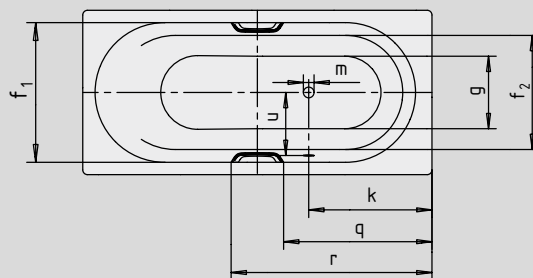

# VAIO VAIO STAR

- one-seater bath with side overflow and integrated arm rests
- classic four-cornered model
- made of Kaldewei steel enamel 3,5 mm
- also available with grips/handles

Similar illustration  
Right hand model shown

Position pool grip/handle

## COMFORT SELECT

Model No.		960 / 961
External length	a	1700 mm
External width	b	800 mm
Depth	c	430 mm
Internal length (top)	d	1560 mm
<b>Internal length (bottom)</b>	<b>e</b>	<b>1255 mm</b>
Internal width (top)	f <sub>1</sub> ; f <sub>2</sub>	680; 555 mm
Internal width (bottom)	g	496 mm
Height with feet	h	555-590 mm
Height of rim	i	32 mm
Distance top edge to centre of overflow hole	j	70 mm
Distance bath edge to centre of drain hole	k	600 mm
Diameter of overflow hole	l	52 mm
Diameter of drain hole	m	52 mm
Distance foot end of bath edge to centre of foot	n	443 mm
Distance between the feet	o	670 mm
Max. width of feet	p	445 mm
Distance bath edge (foot end) to where grip/handle starts (Mod. 961)	q	722 mm
Distance bath edge (foot end) to where grip/handle ends (Mod. 961)	r	978 mm
Width of rim (foot end; lengthwise)	s <sub>1</sub> ; s <sub>2</sub>	80; 60 mm
Distance between centre holes	u	332 mm
Armrest depth	v	180 mm
Water volume** in litres		145
Weight of the enamelled bath in kg		50
Anti-slip		Ø 435 mm
Full anti-slip		900 x 300 mm