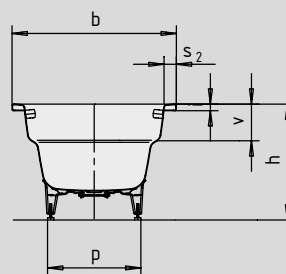

# VAIO VAIO STAR

- one-seater bath with side overflow and integrated arm rests
- classic four-cornered model
- made of Kaldewei steel enamel 3,5 mm
- also available with grips/handles

Similar illustration  
Right hand model shown

Position pool grip/handle

## COMFORT SELECT

Model No.		960 / 961
External length	a	1700 mm
External width	b	800 mm
Depth	c	430 mm
Internal length (top)	d	1560 mm
<b>Internal length (bottom)</b>	<b>e</b>	<b>1255 mm</b>
Internal width (top)	f <sub>1</sub> ; f <sub>2</sub>	680; 555 mm
Internal width (bottom)	g	496 mm
Height with feet	h	555-590 mm
Height of rim	i	32 mm
Distance top edge to centre of overflow hole	j	70 mm
Distance bath edge to centre of drain hole	k	600 mm
Diameter of overflow hole	l	52 mm
Diameter of drain hole	m	52 mm
Distance foot end of bath edge to centre of foot	n	443 mm
Distance between the feet	o	670 mm
Max. width of feet	p	445 mm
Distance bath edge (foot end) to where grip/handle starts (Mod. 961)	q	722 mm
Distance bath edge (foot end) to where grip/handle ends (Mod. 961)	r	978 mm
Width of rim (foot end; lengthwise)	s <sub>1</sub> ; s <sub>2</sub>	80; 60 mm
Distance between centre holes	u	332 mm
Armrest depth	v	180 mm
Water volume** in litres		145
Weight of the enamelled bath in kg		50
Anti-slip		Ø 435 mm
Full anti-slip		900 x 300 mm