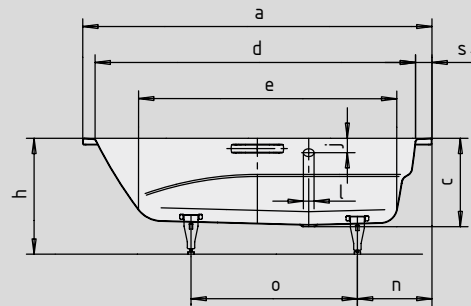

# VAIO VAIO STAR

- one-seater bath with side overflow and integrated arm rests
- classic four-cornered model
- made of Kaldewei steel enamel 3,5 mm
- also available with grips/handles

Similar illustration  
Right hand model shown

Position pool grip/handle

## COMFORT SELECT

Model No.		960 / 961
External length	a	1700 mm
External width	b	800 mm
Depth	c	430 mm
Internal length (top)	d	1560 mm
<b>Internal length (bottom)</b>	<b>e</b>	<b>1255 mm</b>
Internal width (top)	f <sub>1</sub> ; f <sub>2</sub>	680; 555 mm
Internal width (bottom)	g	496 mm
Height with feet	h	555-590 mm
Height of rim	i	32 mm
Distance top edge to centre of overflow hole	j	70 mm
Distance bath edge to centre of drain hole	k	600 mm
Diameter of overflow hole	l	52 mm
Diameter of drain hole	m	52 mm
Distance foot end of bath edge to centre of foot	n	443 mm
Distance between the feet	o	670 mm
Max. width of feet	p	445 mm
Distance bath edge (foot end) to where grip/handle starts (Mod. 961)	q	722 mm
Distance bath edge (foot end) to where grip/handle ends (Mod. 961)	r	978 mm
Width of rim (foot end; lengthwise)	s <sub>1</sub> ; s <sub>2</sub>	80; 60 mm
Distance between centre holes	u	332 mm
Armrest depth	v	180 mm
Water volume** in litres		145
Weight of the enamelled bath in kg		50
Anti-slip		Ø 435 mm
Full anti-slip		900 x 300 mm