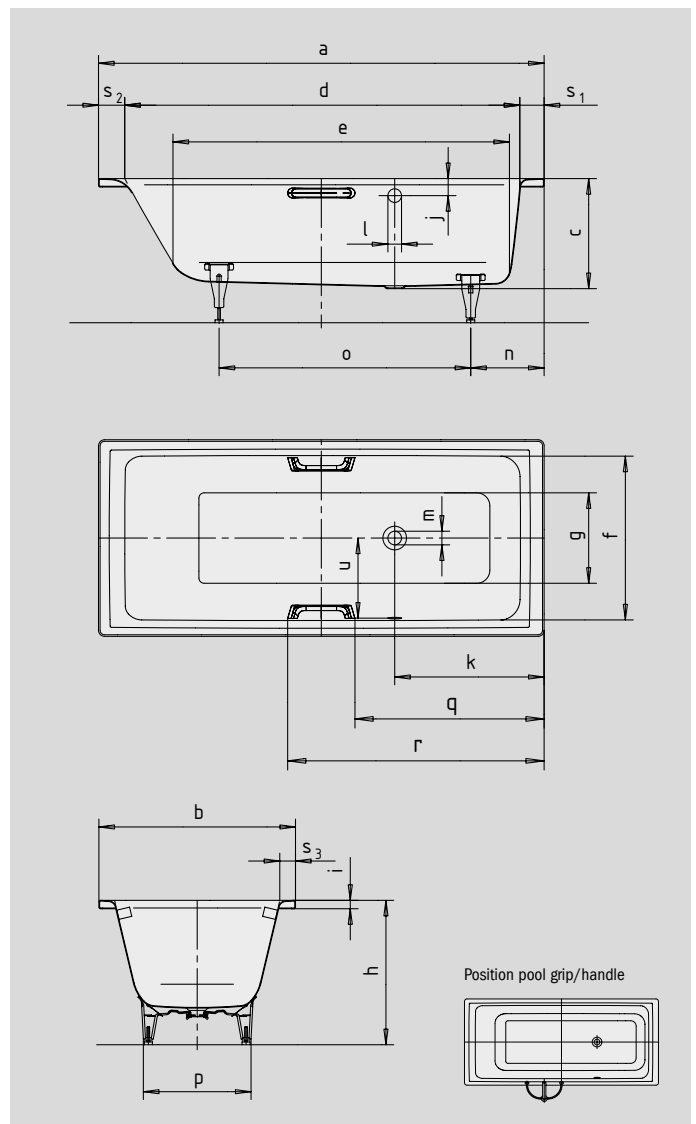

# PURO/PURO STAR WITH SIDE OVERFLOW

- straightlined, purist design
- one-seater bath with side overflow
- classic four-cornered model
- made of Kaldewei steel enamel 3,5 mm

Similar illustration  
Right hand model shown

ELEGANT PURISM AMBIENTE COLLECTION

COMFORT SELECT

Model No.		692	694	657	659	697	699
External length	a	1700	1700	1800	1800	1900	1900 mm
External width	b	800	800	800	800	900	900 mm
Depth	c	420	420	420	420	420	420 mm
Internal length (top)	d	1510	1510	1610	1610	1710	1710 mm
<b>Internal length (bottom)</b>	<b>e</b>	<b>1280</b>	<b>1280</b>	<b>1380</b>	<b>1380</b>	<b>1480</b>	<b>1480 mm</b>
Internal width (top)	f	630	630	680	680	770	770 mm
Internal width (bottom)	g	460	460	510	510	615	615 mm
Height with feet	h	555-565	555-565	551-571	551-571	547-560	547-560 mm
Height of rim	i	32	32	32	32	32	32 mm
Distance top edge to centre of overflow hole	j	70	70	70	70	70	70 mm
Distance bath edge (foot) to centre of drain hole	k	570	570	570	570	570	570 mm
Diameter of overflow hole	l	52	52	52	52	52	52 mm
Diameter of drain hole	m	52	52	52	52	52	52 mm
Distance foot end of bath edge to centre of foot	n	445	445	460	460	395	395 mm
Distance between the feet	o	750	750	820	820	945	945 mm
Max. width of feet	p	480	480	485	485	625	625 mm
Distance bath edge (foot end) to where grip/handle starts	q	-	721,5	-	771,5	-	821,5 mm
Distance bath edge (foot end) to where grip/handle ends	r	-	978,5	-	1028,5	-	1078,5 mm
Width of rim (foot end; head end; lengthwise)	s <sub>1</sub> ; s <sub>2</sub> ; s <sub>3</sub>	90; 100; 85	90; 100; 85	90; 100; 60	90; 100; 60	90; 100; 65	90; 100; 65 mm
Distance between centre holes	u	300	300	325	325	375	375 mm
Water volume** in litres		140	140	170	170	230	230
Weight of the enamelled bath in kg		53	52	55	55	64	64
Anti-slip		348 x 348	348 x 348	396 x 396	396 x 396	396 x 396	396 x 396 mm
Full anti-slip		924 x 348	924 x 348	1020 x 396	1165 x 396	1260 x 396	1260 x 396 mm