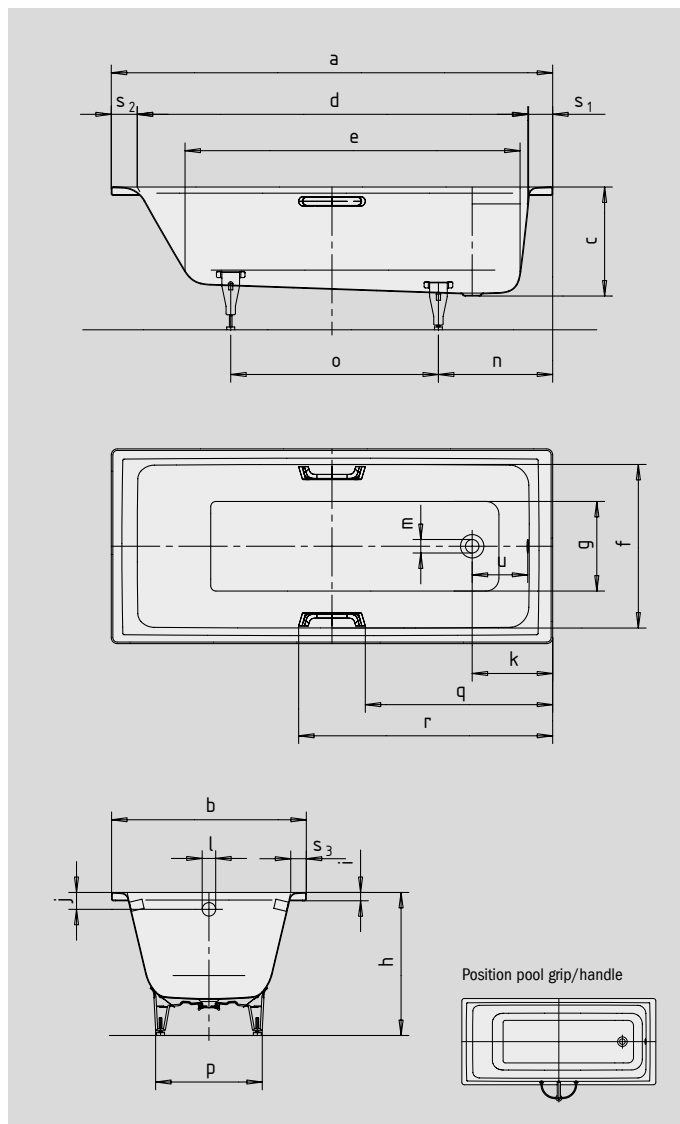

PURO PURO STAR

- straightlined, purist design
- one-seater bath with waste at foot end
- classic four-cornered model
- made of Kaldewei steel enamel 3,5 mm

Similar illustration

ELEGANT PURISM AMBIENTE COLLECTION

COMFORT SELECT

Model No.		691	693	653	655	696	698
External length	a	1700	1700	1800	1800	1900	1900 mm
External width	b	800	800	800	800	900	900 mm
Depth	c	420	420	420	420	420	420 mm
Internal length (top)	d	1510	1510	1610	1610	1710	1710 mm
Internal length (bottom)	e	1280	1280	1380	1380	1480	1480 mm
Internal width (top)	f	630	630	670	670	770	770 mm
Internal width (bottom)	g	460	460	510	510	615	615 mm
Height with feet	h	552-565	552-565	553-563	553-563	546-554	546-554 mm
Height of rim	i	32	32	32	32	32	32 mm
Distance top edge to centre of overflow hole	j	65	65	65	65	65	65 mm
Distance bath edge (foot) to centre of drain hole	k	310	310	310	310	310	310 mm
Diameter of overflow hole	l	52	52	52	52	52	52 mm
Diameter of drain hole	m	52	52	52	52	52	52 mm
Distance foot end of bath edge to centre of foot	n	445	445	460	460	395	395 mm
Distance between the feet	o	755	755	820	820	945	945 mm
Max. width of feet	p	480	480	520	520	630	630 mm
Distance bath edge (foot end) to where grip/handle starts	q	-	721,5	-	771,5	-	821,5 mm
Distance bath edge (foot end) to where grip/handle ends	r	-	978,5	-	1028,5	-	1078,5 mm
Width of rim (foot end; head end; lengthwise)	s ₁ ; s ₂ ; s ₃	90; 100; 85	90; 100; 85	90; 100; 60	90; 100; 60	90; 100; 65	90; 100; 65 mm
Distance between centre holes	u	214	214	214	214	214	214 mm
Water volume** in litres		141	140	170	170	232	232
Weight of the enamelled bath in kg		53	52	55	55	65	64
Anti-slip		348 x 348	348 x 348	396 x 396	396 x 396	396 x 396	396 x 396 mm
Full anti-slip		924 x 348	924 x 348	1020 x 396	1020 x 396	1116 x 396	1116 x 396 mm

Subject to technical alterations, tolerances and errors. Similar illustration.
** 70 litres displacement on average.