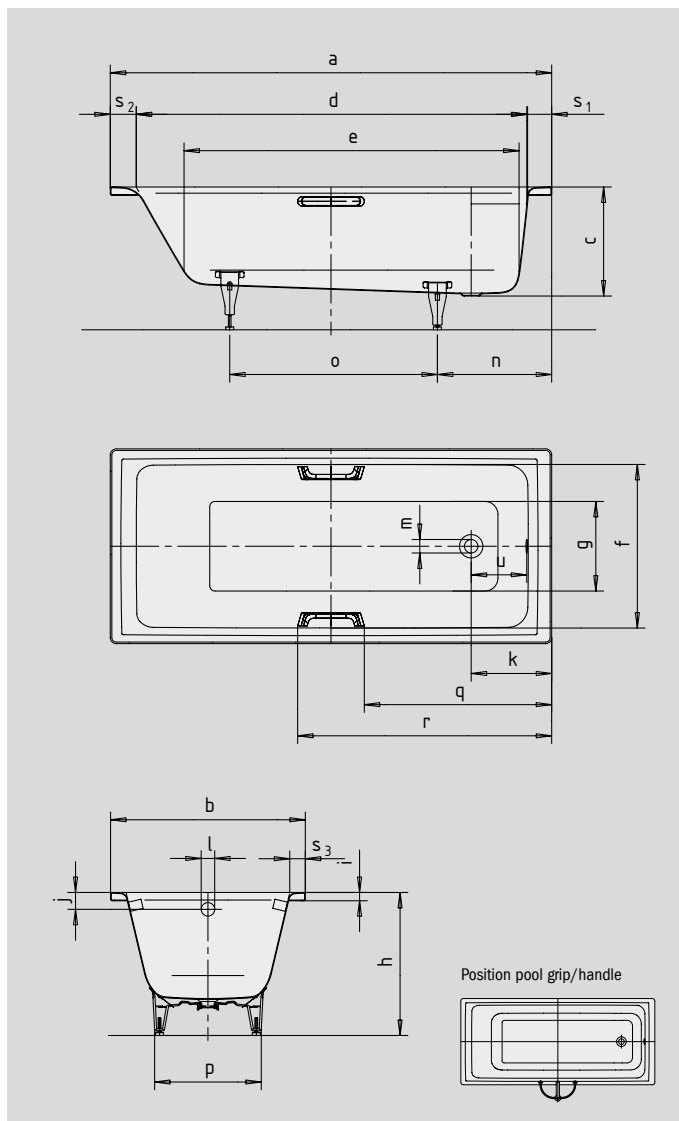

PURO PURO STAR

- straightlined, purist design
- one-seater bath with waste at foot end
- classic four-cornered model
- made of Kaldewei steel enamel 3,5 mm

Similar illustration

ELEGANT PURISM AMBIENTE COLLECTION

COMFORT SELECT

Model No.		683	685	687	689	652	654
External length	a	1600	1600	1700	1700	1700	1700 mm
External width	b	700	700	700	700	750	750 mm
Depth	c	420	420	420	420	420	420 mm
Internal length (top)	d	1410	1410	1510	1510	1510	1510 mm
Internal length (bottom)	e	1180	1180	1280	1280	1280	1280 mm
Internal width (top)	f	580	580	580	580	620	620 mm
Internal width (bottom)	g	410	410	410	410	460	460 mm
Height with feet	h	552-572	552-572	555-565	555-565	554-568	554-568 mm
Height of rim	i	32	32	32	32	32	32 mm
Distance top edge to centre of overflow hole	j	65	65	65	65	65	65 mm
Distance bath edge (foot) to centre of drain hole	k	310	310	310	310	310	310 mm
Diameter of overflow hole	l	52	52	52	52	52	52 mm
Diameter of drain hole	m	52	52	52	52	52	52 mm
Distance foot end of bath edge to centre of foot	n	435	435	445	445	445	445 mm
Distance between the feet	o	705	705	755	755	750	750 mm
Max. width of feet	p	410	410	420	420	470	470 mm
Distance bath edge (foot end) to where grip/handle starts	q	-	671,5	-	721,5	-	721,5 mm
Distance bath edge (foot end) to where grip/handle ends	r	-	928,5	-	978,5	-	978,5 mm
Width of rim (foot end; head end; lengthwise)	s ₁ ; s ₂ ; s ₃	90; 100; 60	90; 100; 60	90; 100; 60	90; 100; 60	90; 100; 60	90; 100; 60 mm
Distance between centre holes	u	214	214	214	214	214	214 mm
Water volume** in litres		105	105	122	122	137	137
Weight of the enamelled bath in kg		46	45	49	48	50	50
Anti-slip		300 x 300	300 x 300	300 x 300	300 x 300	348 x 348	348 x 348
Full anti-slip		708 x 252	708 x 252	876 x 252	876 x 252	924 x 348	924 x 348

Subject to technical alterations, tolerances and errors. Similar illustration.
** 70 litres displacement on average.