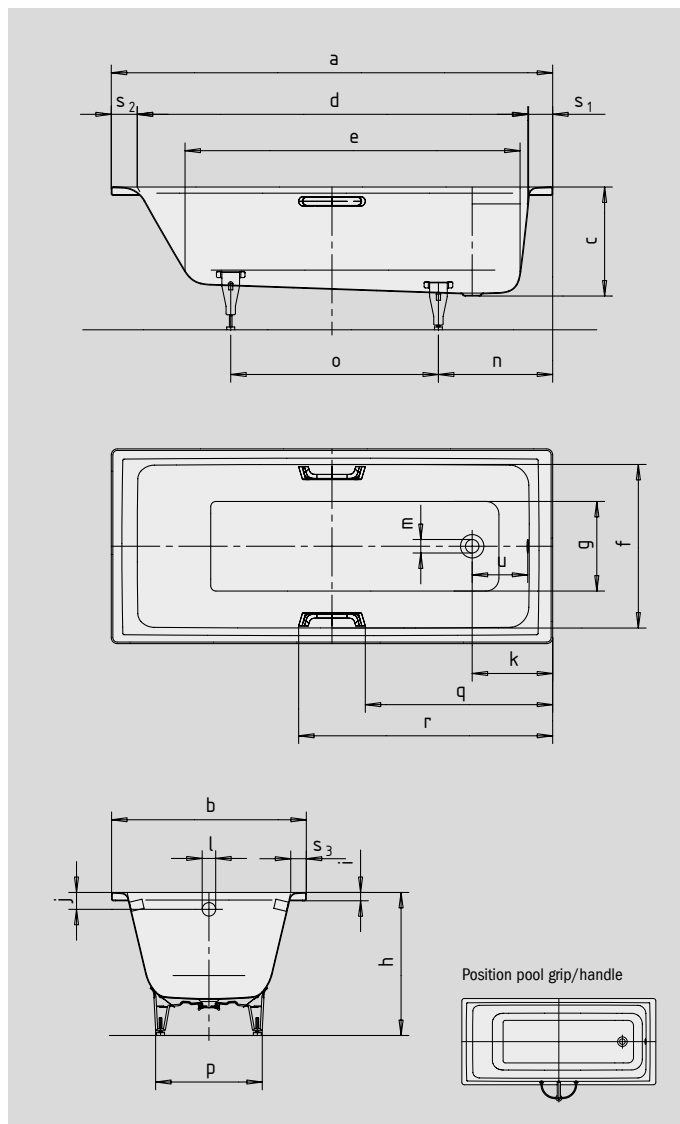

PURO PURO STAR

- straightlined, purist design
- one-seater bath with waste at foot end
- classic four-cornered model
- made of Kaldewei steel enamel 3,5 mm

Similar illustration

ELEGANT PURISM AMBIENTE COLLECTION

COMFORT SELECT

Model No.		683	685	687	689	652	654
External length	a	1600	1600	1700	1700	1700	1700 mm
External width	b	700	700	700	700	750	750 mm
Depth	c	420	420	420	420	420	420 mm
Internal length (top)	d	1410	1410	1510	1510	1510	1510 mm
Internal length (bottom)	e	1180	1180	1280	1280	1280	1280 mm
Internal width (top)	f	580	580	580	580	620	620 mm
Internal width (bottom)	g	410	410	410	410	460	460 mm
Height with feet	h	552-572	552-572	555-565	555-565	554-568	554-568 mm
Height of rim	i	32	32	32	32	32	32 mm
Distance top edge to centre of overflow hole	j	65	65	65	65	65	65 mm
Distance bath edge (foot) to centre of drain hole	k	310	310	310	310	310	310 mm
Diameter of overflow hole	l	52	52	52	52	52	52 mm
Diameter of drain hole	m	52	52	52	52	52	52 mm
Distance foot end of bath edge to centre of foot	n	435	435	445	445	445	445 mm
Distance between the feet	o	705	705	755	755	750	750 mm
Max. width of feet	p	410	410	420	420	470	470 mm
Distance bath edge (foot end) to where grip/handle starts	q	-	671,5	-	721,5	-	721,5 mm
Distance bath edge (foot end) to where grip/handle ends	r	-	928,5	-	978,5	-	978,5 mm
Width of rim (foot end; head end; lengthwise)	s ₁ ; s ₂ ; s ₃	90; 100; 60	90; 100; 60	90; 100; 60	90; 100; 60	90; 100; 60	90; 100; 60 mm
Distance between centre holes	u	214	214	214	214	214	214 mm
Water volume** in litres		105	105	122	122	137	137
Weight of the enamelled bath in kg		46	45	49	48	50	50
Anti-slip		300 x 300	300 x 300	300 x 300	300 x 300	348 x 348	348 x 348
Full anti-slip		708 x 252	708 x 252	876 x 252	876 x 252	924 x 348	924 x 348

Subject to technical alterations, tolerances and errors. Similar illustration.
** 70 litres displacement on average.