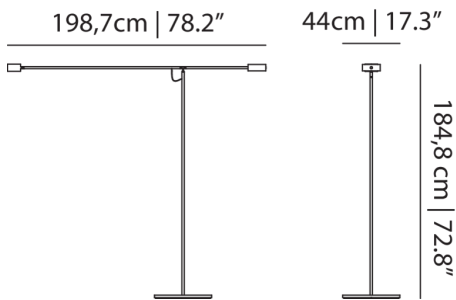

## Dimensions

## Product

**WIDTH** 198cm | 78"

**HEIGHT** 184cm | 72.4"

**DEPTH** 44cm | 17.3"

**WEIGHT NETTO** 19.6kg | 43.21lbs

## Packaging

**WIDTH** 48.2cm | 19"

**HEIGHT** 49cm | 19.3"

**CUBAGE** 0.57m<sup>3</sup> | 20.18ft<sup>3</sup>

**LENGTH** 242cm | 95.3"

**WEIGHT** 40cm | 88.18lbs

---