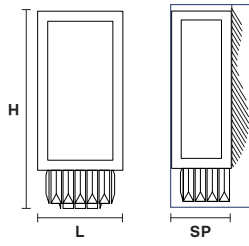

# MASIERO

Design by: m\_p studio

VE 770/A2

CE

Telaio in metallo con lastre di marmo di Carrara o marmo crema di Valencia e pendagli in cristallo o cristallo Swarovski.

Metal frame with plates of white carrara marble or valencia cream marble and crystal pendants.

L 17 cm / 6.65"  
SP 12 cm / 4.70"  
H 40 cm / 15.75"  
W 4 kg / 8.81lb

⦿ 2×E14×40 W max  
(not included)

**G07**  
Brushed nickel

**G18**  
Brushed brass

Carrara marble

Valencia cream marble