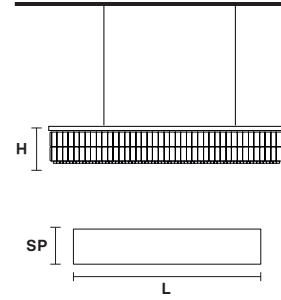

7×E27×60 W max
(not included)

VE 760/S5 LN CE

L 80 cm / 31.50"
SP 17 cm / 6.70"
H 18 cm / 7.10"
W 12 kg / 26.45 lb

5×E27×60 W max
(not included)

VE 760/S6 LN CE

L 100 cm / 39.40"
SP 17 cm / 6.70"
H 18 cm / 7.10"
W 15 kg / 33.06 lb

6×E27×60 W max
(not included)

VE 760/S7 LN CE

L 120 cm / 47.25"
SP 17 cm / 6.70"
H 18 cm / 7.10"
W 18 kg / 39.68 lb

7×E27×60 W max
(not included)

G04
Shiny chrome