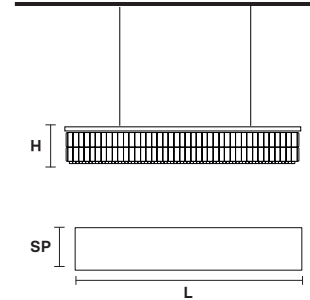

7×E27×60 W max
(not included)

VE 760/S5 LN CE

L 80 cm / 31.50"
SP 17 cm / 6.70"
H 18 cm / 7.10"
W 12 kg / 26.45 lb

5×E27×60 W max
(not included)

VE 760/S6 LN CE

L 100 cm / 39.40"
SP 17 cm / 6.70"
H 18 cm / 7.10"
W 15 kg / 33.06 lb

6×E27×60 W max
(not included)

VE 760/S7 LN CE

L 120 cm / 47.25"
SP 17 cm / 6.70"
H 18 cm / 7.10"
W 18 kg / 39.68 lb

7×E27×60 W max
(not included)

G04
Shiny chrome