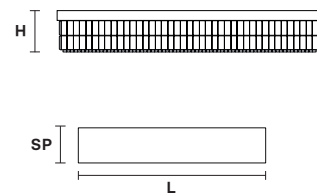

VE 760/LN

Ceiling/Suspension

Design by: m_p studio

MASIERO

**Telaio in metallo e pendagli
in cristallo o cristallo Swarovski.**

Metal frame and crystal pendants
or Swarovski crystal.

VE 760/PL5 LN CE

L 80 cm / 31.50"
SP 17 cm / 6.70"
H 18 cm / 7.10"
W 12 kg / 26.45 lb

5×E27×60 W max
(not included)

VE 760/PL6 LN CE

L 100 cm / 39.40"
SP 17 cm / 6.70"
H 18 cm / 7.10"
W 15 kg / 33.06 lb

6×E27×60 W max
(not included)

VE 760/PL7 LN CE

L 120 cm / 47.25"
SP 17 cm / 6.70"
H 18 cm / 7.10"
W 18 kg / 39.68 lb

7×E27×60 W max
(not included)

VE 760/S5 LN CE

L 80 cm / 31.50"
SP 17 cm / 6.70"
H 18 cm / 7.10"
W 12 kg / 26.45 lb

5×E27×60 W max
(not included)

VE 760/S6 LN CE

L 100 cm / 39.40"
SP 17 cm / 6.70"
H 18 cm / 7.10"
W 15 kg / 33.06 lb

6×E27×60 W max
(not included)

VE 760/S7 LN CE

L 120 cm / 47.25"
SP 17 cm / 6.70"
H 18 cm / 7.10"
W 18 kg / 39.68 lb

7×E27×60 W max
(not included)

G04
Shiny chrome