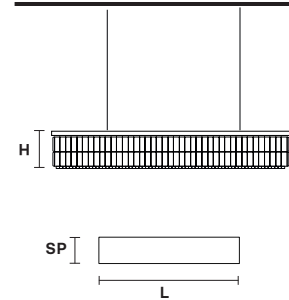

VE 760/LN

Ceiling/Suspension

Design by: m_p studio

MASIERO

**Telaio in metallo e pendagli
in cristallo o cristallo Swarovski.**

Metal frame and crystal pendants
or Swarovski crystal.

VE 760/PL5 LN CE

L 80 cm / 31.50"
SP 17 cm / 6.70"
H 18 cm / 7.10"
W 12 kg / 26.45 lb

5×E27×60 W max
(not included)

VE 760/PL6 LN CE

L 100 cm / 39.40"
SP 17 cm / 6.70"
H 18 cm / 7.10"
W 15 kg / 33.06 lb

6×E27×60 W max
(not included)

VE 760/PL7 LN CE

L 120 cm / 47.25"
SP 17 cm / 6.70"
H 18 cm / 7.10"
W 18 kg / 39.68 lb

7×E27×60 W max
(not included)

VE 760/S5 LN CE

L 80 cm / 31.50"
SP 17 cm / 6.70"
H 18 cm / 7.10"
W 12 kg / 26.45 lb

5×E27×60 W max
(not included)

VE 760/S6 LN CE

L 100 cm / 39.40"
SP 17 cm / 6.70"
H 18 cm / 7.10"
W 15 kg / 33.06 lb

6×E27×60 W max
(not included)

VE 760/S7 LN CE

L 120 cm / 47.25"
SP 17 cm / 6.70"
H 18 cm / 7.10"
W 18 kg / 39.68 lb

7×E27×60 W max
(not included)

G04
Shiny chrome