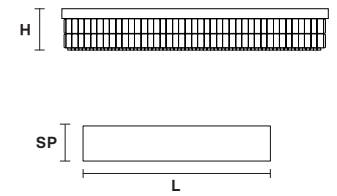

5×E27×60 W max
(not included)

VE 760/PL6 LN CE

L 100 cm / 39.40"
SP 17 cm / 6.70"
H 18 cm / 7.10"
W 15 kg / 33.06 lb

6×E27×60 W max
(not included)

VE 760/PL7 LN CE

L 120 cm / 47.25"
SP 17 cm / 6.70"
H 18 cm / 7.10"
W 18 kg / 39.68 lb

7×E27×60 W max
(not included)

VE 760/S5 LN CE

L 80 cm / 31.50"
SP 17 cm / 6.70"
H 18 cm / 7.10"
W 12 kg / 26.45 lb

5×E27×60 W max
(not included)

VE 760/S6 LN CE

L 100 cm / 39.40"
SP 17 cm / 6.70"
H 18 cm / 7.10"
W 15 kg / 33.06 lb

6×E27×60 W max
(not included)

VE 760/S7 LN CE

L 120 cm / 47.25"
SP 17 cm / 6.70"
H 18 cm / 7.10"
W 18 kg / 39.68 lb

7×E27×60 W max
(not included)

G04
Shiny chrome