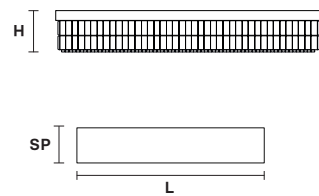

VE 760/LN

Ceiling/Suspension

Design by: m_p studio

MASIERO

**Telaio in metallo e pendagli
in cristallo o cristallo Swarovski.**

Metal frame and crystal pendants
or Swarovski crystal.

VE 760/PL5 LN CE

L 80 cm / 31.50"
SP 17 cm / 6.70"
H 18 cm / 7.10"
W 12 kg / 26.45 lb

5×E27×60 W max
(not included)

VE 760/PL6 LN CE

L 100 cm / 39.40"
SP 17 cm / 6.70"
H 18 cm / 7.10"
W 15 kg / 33.06 lb

6×E27×60 W max
(not included)

VE 760/PL7 LN CE

L 120 cm / 47.25"
SP 17 cm / 6.70"
H 18 cm / 7.10"
W 18 kg / 39.68 lb

7×E27×60 W max
(not included)

VE 760/S5 LN CE

L 80 cm / 31.50"
SP 17 cm / 6.70"
H 18 cm / 7.10"
W 12 kg / 26.45 lb

5×E27×60 W max
(not included)

VE 760/S6 LN CE

L 100 cm / 39.40"
SP 17 cm / 6.70"
H 18 cm / 7.10"
W 15 kg / 33.06 lb

6×E27×60 W max
(not included)

VE 760/S7 LN CE

L 120 cm / 47.25"
SP 17 cm / 6.70"
H 18 cm / 7.10"
W 18 kg / 39.68 lb

7×E27×60 W max
(not included)

G04
Shiny chrome