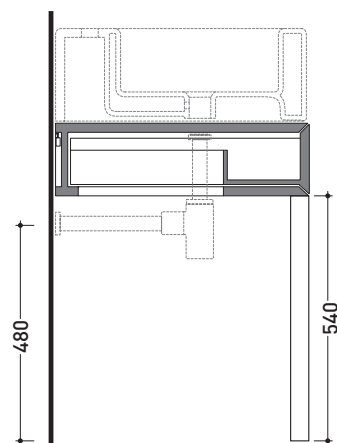

Compono System

➔ **FLAMINIA.**

design **GIULIO CAPPELLINI** and **LEONARDO TALARICO** 2010

CSM90

Bench 90x56 cm with a drawer h 16 cm to suit bench basins
(set up for central basin)

Complements: **Make-Up mirrors** (MKS100 - MKS50 - MKS501)
Simple mirrors (NDS70 - NDS90 - NDS120D/S - NDS150 - NDS180)
Compono System mirrors
Hot/Cold mirror (SPHC)
Left/Right mirror (SPLR)
Line mirror (BASC20 - BASC30 - BASC40)

Package dim. 100 x 67 x 23 cm | Weight 50 kg | Pz. Pallet n° -

Basin or tap holes are not made on this article by Flaminia

vista zenitale / zenital view

vista frontale / frontal view

sezione longitudinale / section

sizes in mm

MATRIX: finishes

T. coffee

T. tobacco

T. wengè

FOR THE COLORS MARKED
ASK FOR AVAILABILITY

<http://www.ceramicaflaminia.it/en/lines/283-compono-system>

©ceramicaflaminiaspa - All rights reserved. Unauthorized copying, publication, reproduction as well as partial reproduction are prohibited