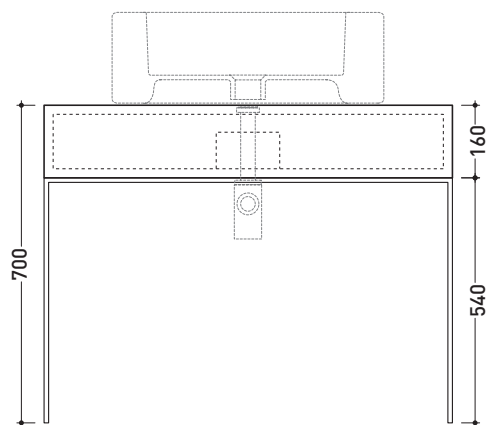

Compono System

➔ **FLAMINIA.**

design **GIULIO CAPPELLINI** and **LEONARDO TALARICO** 2010

CSM90

Bench 90x56 cm with a drawer h 16 cm to suit bench basins
(set up for central basin)

Complements: **Make-Up mirrors** (MKS100 - MKS50 - MKS501)
Simple mirrors (NDS70 - NDS90 - NDS120D/S - NDS150 - NDS180)
Compono System mirrors
Hot/Cold mirror (SPHC)
Left/Right mirror (SPLR)
Line mirror (BASC20 - BASC30 - BASC40)

Package dim. 100 x 67 x 23 cm | Weight 50 kg | Pz. Pallet n° -

Basin or tap holes are not made on this article by Flaminia

vista zenitale / zenital view

vista frontale / frontal view

sezione longitudinale / section

sizes in mm

MATRIX: finishes

T. coffee

T. tobacco

T. wengè

FOR THE COLORS MARKED
ASK FOR AVAILABILITY

<http://www.ceramicaflaminia.it/en/lines/283-compono-system>

©ceramicaflaminiaspa - All rights reserved. Unauthorized copying, publication, reproduction as well as partial reproduction are prohibited