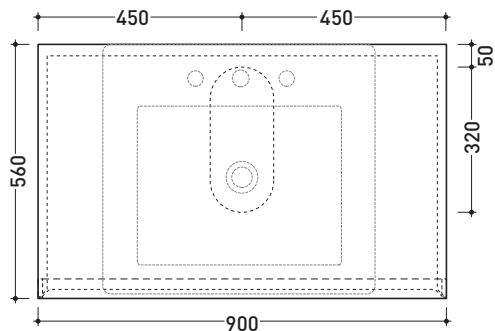

Compono System

➔ **FLAMINIA.**

design **GIULIO CAPPELLINI** and **LEONARDO TALARICO** 2010

CSM90

Bench 90x56 cm with a drawer h 16 cm to suit bench basins
(set up for central basin)

Complements: **Make-Up mirrors** (MKS100 - MKS50 - MKS501)
Simple mirrors (NDS70 - NDS90 - NDS120D/S - NDS150 - NDS180)
Compono System mirrors
Hot/Cold mirror (SPHC)
Left/Right mirror (SPLR)
Line mirror (BASC20 - BASC30 - BASC40)

Package dim. 100 x 67 x 23 cm | Weight 50 kg | Pz. Pallet n° -

Basin or tap holes are not made on this article by Flaminia

vista zenitale / zenital view

vista frontale / frontal view

sezione longitudinale / section

sizes in mm

MATRIX: finishes

T. coffee

T. tobacco

T. wengè

FOR THE COLORS MARKED
ASK FOR AVAILABILITY

<http://www.ceramicaflaminia.it/en/lines/283-compono-system>

©ceramicaflaminiaspa - All rights reserved. Unauthorized copying, publication, reproduction as well as partial reproduction are prohibited