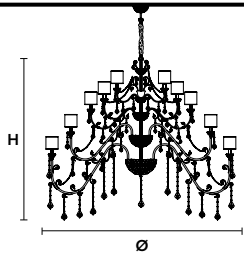

Chandelier

Ceiling

Applique

Table lamp

Floor lamp

Standard chain for all chandeliers

H 50 cm / 19.68"

IMPERIAL 16+16+4

Chandelier

TECHNICAL INFORMATION

Ø 250 cm / 98.43"
H 200 cm / 78.74"

WW 36×E14×40 W max
USA 36×E12×40 W max
(not included)

SHADE

SAT/14/ECRU
SAT/14/WH
SAT/14/BK

IMPERIAL 16

Chandelier

TECHNICAL INFORMATION

Ø 140 cm / 55.12"
H 110 cm / 43.31"

WW 16×E14×40 W max
USA 16×E12×40 W max
(not included)

SHADE

SAT/14/ECRU
SAT/14/WH
SAT/14/BK

IMPERIAL 12

Chandelier

TECHNICAL INFORMATION