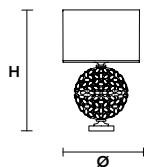

CE *

TECHNICAL INFORMATION

Ø 55 cm / 21.65"
H 215 cm / 84.65"

SHADE

SAT/12/ECRU
 SAT/12/WH
 SAT/12/BK

WW 6×E14×40 W max
USA 6×E12×40 W max
 (not included)

IMPERIAL TL1 G

Table lamp

CE *

TECHNICAL INFORMATION

Ø 33 cm / 12.99"
H 50 cm / 19.68"

SHADE

SAT/33/ECRU
 SAT/33/WH
 SAT/33/BK

WW 1×E27×60 W max
USA 1×E26×60 W max
 (not included)

IMPERIAL TL1 M

Table lamp

CE *

TECHNICAL INFORMATION

Ø 23 cm / 9.05"
H 37 cm / 14.57"

SHADE

SAT/23/ECRU
 SAT/23/WH
 SAT/23/BK

WW 1×E27×60 W max
USA 1×E26×60 W max
 (not included)

IMPERIAL TL1 P

Table lamp

CE *

TECHNICAL INFORMATION

Ø 14 cm / 5.51"
H 26 cm / 10.23"

SHADE

SAT/14/ECRU
 SAT/14/WH
 SAT/14/BK

WW 1×E14×40 W max
USA 1×E12×60 W max
 (not included)

 : for the US market, refer to the relevant price list.
 * ETL only for US market.