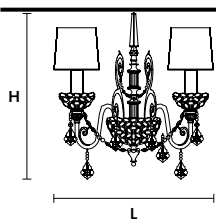

Chandelier

TECHNICAL INFORMATION

Ø 250 cm / 98.43"
H 200 cm / 78.74"

WW 36×E14×40 W max
USA 36×E12×40 W max
(not included)

SHADE

SAT/14/ECRU
SAT/14/WH
SAT/14/BK

IMPERIAL 16

Chandelier

WW 10×E14×40 W max (not included)
+ 2 G9×40 W max (included)
USA 10×E12×40 W max (not included)
+ 2 G9×40 W max (included)

IMPERIAL PL2 P

Ceiling

CE

TECHNICAL INFORMATIONS

Ø 17 cm / 6.69"
H 10 cm / 3.93"

WW 2×G9×40 W max
USA 2×G9×40 W max
(not included)

IMPERIAL PL2 G

Ceiling

CE

TECHNICAL INFORMATIONS

Ø 22 cm / 8.66"
H 13 cm / 5.11"

WW 2×G9×40 W max
USA 2×G9×40 W max
(not included)

IMPERIAL A2

Applique

CE *

TECHNICAL INFORMATION

L 50 cm / 19.69"
SP 18 cm / 7.09"
H 46 cm / 18.11"

SHADE

SAT/14/ECRU
 SAT/14/WH
 SAT/14/BK

WW 2×E14×40 W max
USA 2×E12×40 W max
 (not included)

IMPERIAL A1

Applique