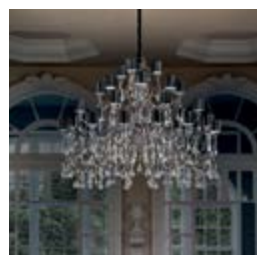

Chandelier

Ceiling

Applique

Table lamp

Floor lamp

Standard chain for all chandeliers

H 50 cm / 19.68"

IMPERIAL 16+16+4