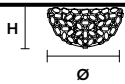

WW 12×E14×40 W max (not included)
+ 2 G9×40 W max (included)
USA 12×E12×40 W max (not included)
+ 2 G9×40 W max (included)

IMPERIAL PL10+2

Ceiling

CE

TECHNICAL INFORMATIONS

Ø 60 cm / 23.62"
H 35 cm / 13.78"

WW 10×E14×40 W max (not included)
+ 2 G9×40 W max (included)
USA 10×E12×40 W max (not included)
+ 2 G9×40 W max (included)

IMPERIAL PL2 P

Ceiling

CE

TECHNICAL INFORMATIONS

Ø 17 cm / 6.69"
H 10 cm / 3.93"

WW 2×G9×40 W max
USA 2×G9×40 W max
(not included)