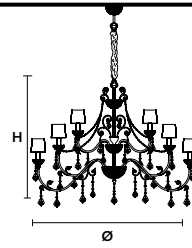

Chandelier

Ceiling

Applique

Table lamp

Floor lamp

Standard chain for all chandeliers

H 50 cm / 19.68"

IMPERIAL 16+16+4

Chandelier

TECHNICAL INFORMATION

Ø 250 cm / 98.43"
H 200 cm / 78.74"

WW 36×E14×40 W max
USA 36×E12×40 W max
(not included)

SHADE

SAT/14/ECRU
SAT/14/WH
SAT/14/BK

IMPERIAL 16

Chandelier

TECHNICAL INFORMATION

Ø 140 cm / 55.12"
H 110 cm / 43.31"

WW 16×E14×40 W max
USA 16×E12×40 W max
(not included)

SHADE

SAT/14/ECRU
SAT/14/WH
SAT/14/BK

IMPERIAL 12

Chandelier

TECHNICAL INFORMATION