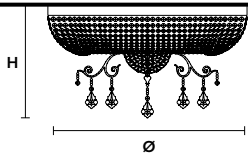

Ø 120 cm / 47.24"
H 90 cm / 35.43"

WW 12×E14×40 W max
USA 12×E12×40 W max
(not included)

SHADE

SAT/14/ECRU
SAT/14/WH
SAT/14/BK

IMPERIAL 8

Chandelier

TECHNICAL INFORMATION

Ø 90 cm / 35.43"
H 85 cm / 33.46"

WW 8×E14×40 W max
USA 8×E12×40 W max
(not included)

SHADE

SAT/14/ECRU
SAT/14/WH
SAT/14/BK

IMPERIAL PL12+2

Ceiling

CE

TECHNICAL INFORMATIONS

Ø 90 cm / 35.43"
H 45 cm / 17.72"

WW 12×E14×40 W max (not included)
+ 2 G9×40 W max (included)
USA 12×E12×40 W max (not included)
+ 2 G9×40 W max (included)

IMPERIAL PL10+2

Ceiling

CE

TECHNICAL INFORMATIONS

Ø 60 cm / 23.62"
H 35 cm / 13.78"

WW 10×E14×40 W max (not included)
+ 2 G9×40 W max (included)
USA 10×E12×40 W max (not included)
+ 2 G9×40 W max (included)

IMPERIAL PL2 P

Ceiling

CE

TECHNICAL INFORMATIONS

Ø 17 cm / 6.69"
H 10 cm / 3.93"

WW 2×G9×40 W max
USA 2×G9×40 W max
(not included)