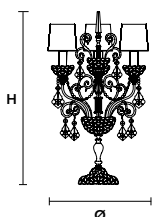

IMPERIAL PL2 G

Ceiling

CE

TECHNICAL INFORMATIONS

Ø 22 cm / 8.66"
H 13 cm / 5.11"

WW 2×G9×40 W max
USA 2×G9×40 W max
(not included)

IMPERIAL A2

Applique

CE *

TECHNICAL INFORMATION

L 50 cm / 19.69"
SP 18 cm / 7.09"
H 46 cm / 18.11"

SHADE

SAT/14/ECRU
 SAT/14/WH
 SAT/14/BK

WW 2×E14×40 W max
USA 2×E12×40 W max
 (not included)

IMPERIAL A1

Applique

CE *

TECHNICAL INFORMATION

L 14 cm / 5.51"
SP 17 cm / 6.69"
H 40 cm / 15.75"

SHADE

SAT/14/ECRU
 SAT/14/WH
 SAT/14/BK

WW 1×E14×40 W max
USA 1×E12×40 W max
 (not included)

IMPERIAL TL3

Table lamp

CE *

TECHNICAL INFORMATION

Ø 42 cm / 16.54"
H 76 cm / 29.92"

SHADE

SAT/14/ECRU
 SAT/14/WH
 SAT/14/BK

WW 3×E14×40 W max
USA 3×E12×40 W max
 (not included)

IMPERIAL STL6

Floor lamp