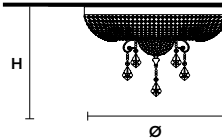

Chandelier

TECHNICAL INFORMATION

Ø 250 cm / 98.43"
H 200 cm / 78.74"

WW 36×E14×40 W max
USA 36×E12×40 W max
(not included)

SHADE

SAT/14/ECRU
SAT/14/WH
SAT/14/BK

IMPERIAL 16

Chandelier

WW 8×E14×40 W max
USA 8×E12×40 W max
(not included)

SHADE

SAT/14/ECRU
SAT/14/WH
SAT/14/BK

IMPERIAL PL12+2

Ceiling

CE

TECHNICAL INFORMATIONS

Ø 90 cm / 35.43"
H 45 cm / 17.72"

WW 12×E14×40 W max (not included)
+ 2 G9×40 W max (included)
USA 12×E12×40 W max (not included)
+ 2 G9×40 W max (included)

IMPERIAL PL10+2

Ceiling

CE

TECHNICAL INFORMATIONS

Ø 60 cm / 23.62"
H 35 cm / 13.78"

WW 10×E14×40 W max (not included)
+ 2 G9×40 W max (included)
USA 10×E12×40 W max (not included)
+ 2 G9×40 W max (included)

IMPERIAL PL2 P

Ceiling

CE

TECHNICAL INFORMATIONS

Ø 17 cm / 6.69"
H 10 cm / 3.93"

WW 2×G9×40 W max
USA 2×G9×40 W max
(not included)