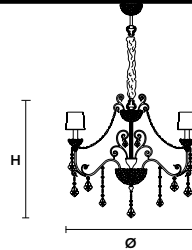

Chandelier

TECHNICAL INFORMATION

Ø 250 cm / 98.43"
H 200 cm / 78.74"

WW 36×E14×40 W max
USA 36×E12×40 W max
(not included)

SHADE

SAT/14/ECRU
SAT/14/WH
SAT/14/BK

IMPERIAL 16

Chandelier

TECHNICAL INFORMATION

Ø 140 cm / 55.12"
H 110 cm / 43.31"

WW 16×E14×40 W max
USA 16×E12×40 W max
(not included)

SHADE

SAT/14/ECRU
SAT/14/WH
SAT/14/BK

IMPERIAL 12

Chandelier

TECHNICAL INFORMATION

Ø 120 cm / 47.24"
H 90 cm / 35.43"

WW 12×E14×40 W max
USA 12×E12×40 W max
(not included)

SHADE

SAT/14/ECRU
SAT/14/WH
SAT/14/BK

IMPERIAL 8

Chandelier

TECHNICAL INFORMATION

Ø 90 cm / 35.43"
H 85 cm / 33.46"

WW 8×E14×40 W max
USA 8×E12×40 W max
(not included)

SHADE

SAT/14/ECRU
SAT/14/WH
SAT/14/BK

IMPERIAL PL12+2

Ceiling

CE

TECHNICAL INFORMATIONS

Ø 90 cm / 35.43"
H 45 cm / 17.72"