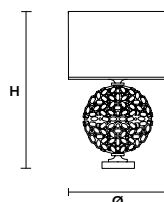

CE *

TECHNICAL INFORMATION

Ø 55 cm / 21.65"
H 215 cm / 84.65"

SHADE

SAT/12/ECRU
 SAT/12/WH
 SAT/12/BK

WW 6×E14×40 W max
USA 6×E12×40 W max
 (not included)

IMPERIAL TL1 G

Table lamp

CE *

TECHNICAL INFORMATION

Ø 33 cm / 12.99"
H 50 cm / 19.68"

SHADE

SAT/33/ECRU
 SAT/33/WH
 SAT/33/BK

WW 1×E27×60 W max
USA 1×E26×60 W max
 (not included)

IMPERIAL TL1 M

Table lamp

CE *

TECHNICAL INFORMATION

Ø 23 cm / 9.05"
H 37 cm / 14.57"

SHADE

SAT/23/ECRU
 SAT/23/WH
 SAT/23/BK

WW 1×E27×60 W max
USA 1×E26×60 W max
 (not included)

IMPERIAL TL1 P

Table lamp

CE *

TECHNICAL INFORMATION

Ø 14 cm / 5.51"
H 26 cm / 10.23"

SHADE

SAT/14/ECRU
 SAT/14/WH
 SAT/14/BK

WW 1×E14×40 W max
USA 1×E12×60 W max
 (not included)

 : for the US market, refer to the relevant price list.
 * ETL only for US market.