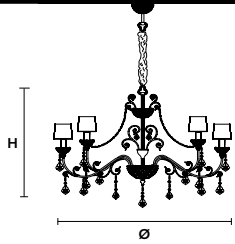

Chandelier

TECHNICAL INFORMATION

Ø 250 cm / 98.43"
H 200 cm / 78.74"

WW 36×E14×40 W max
USA 36×E12×40 W max
(not included)

SHADE

SAT/14/ECRU
SAT/14/WH
SAT/14/BK

IMPERIAL 16

Chandelier

TECHNICAL INFORMATION

Ø 140 cm / 55.12"
H 110 cm / 43.31"

WW 16×E14×40 W max
USA 16×E12×40 W max
(not included)

SHADE

SAT/14/ECRU
SAT/14/WH
SAT/14/BK

IMPERIAL 12

Chandelier

TECHNICAL INFORMATION

Ø 120 cm / 47.24"
H 90 cm / 35.43"

WW 12×E14×40 W max
USA 12×E12×40 W max
(not included)

SHADE

SAT/14/ECRU
SAT/14/WH
SAT/14/BK

IMPERIAL 8

Chandelier

TECHNICAL INFORMATION

Ø 90 cm / 35.43"
H 85 cm / 33.46"