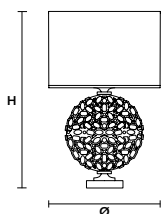

CE *

TECHNICAL INFORMATION

L 14 cm / 5.51"
SP 17 cm / 6.69"
H 40 cm / 15.75"

SHADE

SAT/14/ECRU
 SAT/14/WH
 SAT/14/BK

WW 1×E14×40 W max
USA 1×E12×40 W max
 (not included)

IMPERIAL TL3

Table lamp

CE *

TECHNICAL INFORMATION

Ø 42 cm / 16.54"
H 76 cm / 29.92"

SHADE

SAT/14/ECRU
 SAT/14/WH
 SAT/14/BK

WW 3×E14×40 W max
USA 3×E12×40 W max
 (not included)

IMPERIAL STL6

Floor lamp

CE *

TECHNICAL INFORMATION

Ø 55 cm / 21.65"
H 215 cm / 84.65"

SHADE

SAT/12/ECRU
 SAT/12/WH
 SAT/12/BK

WW 6×E14×40 W max
USA 6×E12×40 W max
 (not included)

IMPERIAL TL1 G

Table lamp

CE *

TECHNICAL INFORMATION

Ø 33 cm / 12.99"
H 50 cm / 19.68"

SHADE

SAT/33/ECRU
 SAT/33/WH
 SAT/33/BK

WW 1×E27×60 W max
USA 1×E26×60 W max
 (not included)

IMPERIAL TL1 M

Table lamp